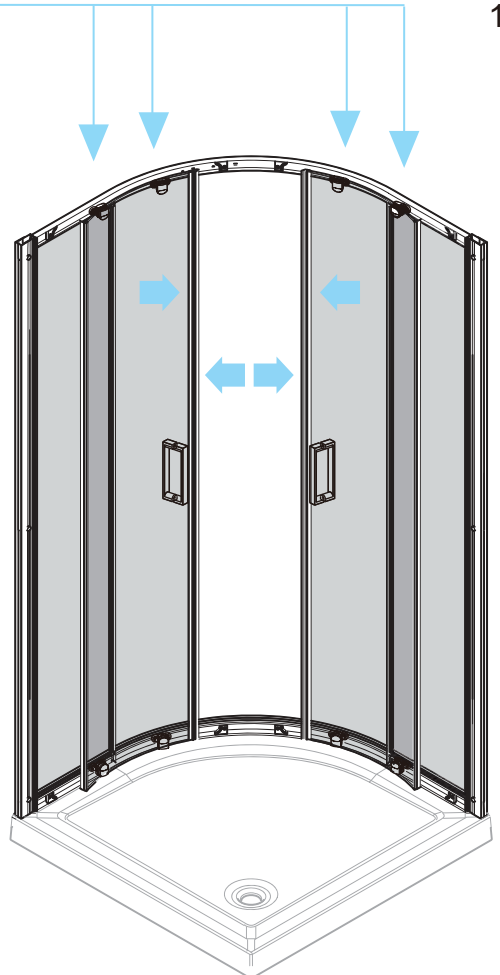

DAMIXA

DX35WG-301-090MT

900x900x1900mm

◆ Box Contents

1

1.1

1.2

© KOMFORT

6

7

8

9

[14]

© KOMFORT

10

© KOMFORT

150mm

150mm

24 hour