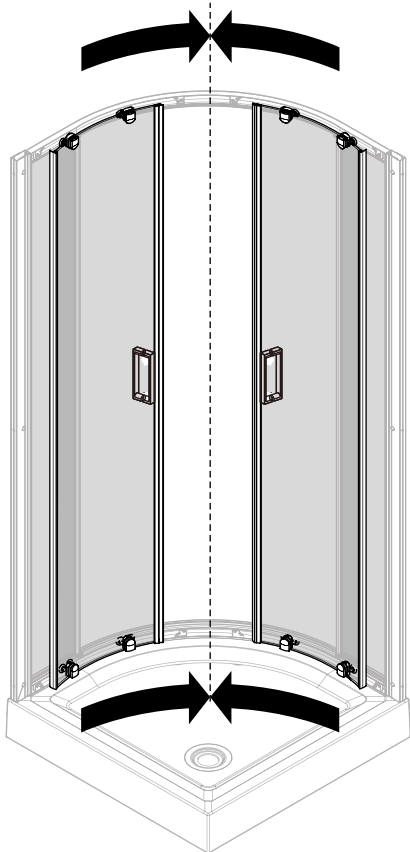

DAMIXA

DX35WG-301-090MT

900x900x1900mm

◆ Box Contents

1

1.1

1.2

© KOMFORT

6

7

8

9

[14]

© KOMFORT

10

© KOMFORT

150mm

150mm

24 hour