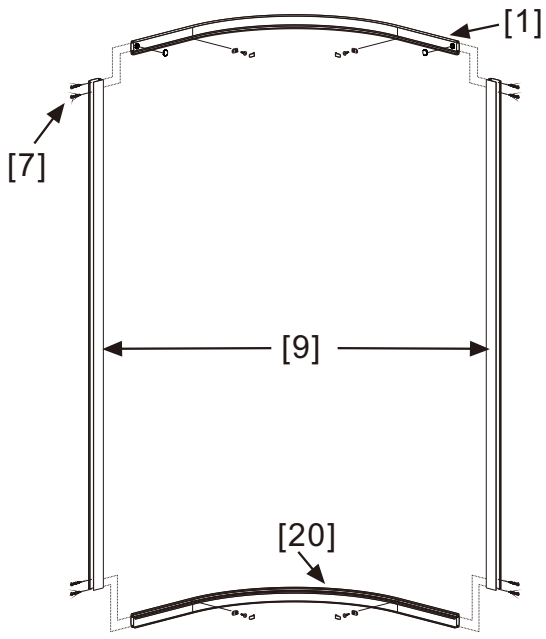

DAMIXA

DX35WG-301-090MT

900x900x1900mm

◆ Box Contents

1

1.1

1.2

© KOMFORT

150mm

150mm

24 hour