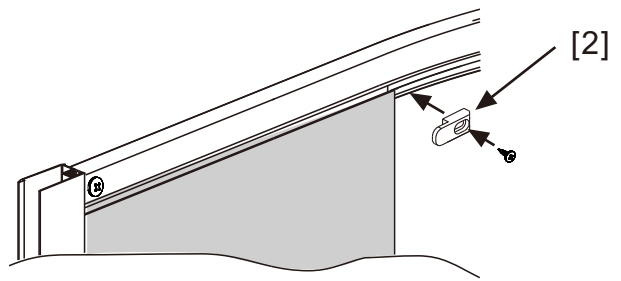

1

1.1

1.2

© KOMFORT

2

2.1

2.2

2.3

[10]