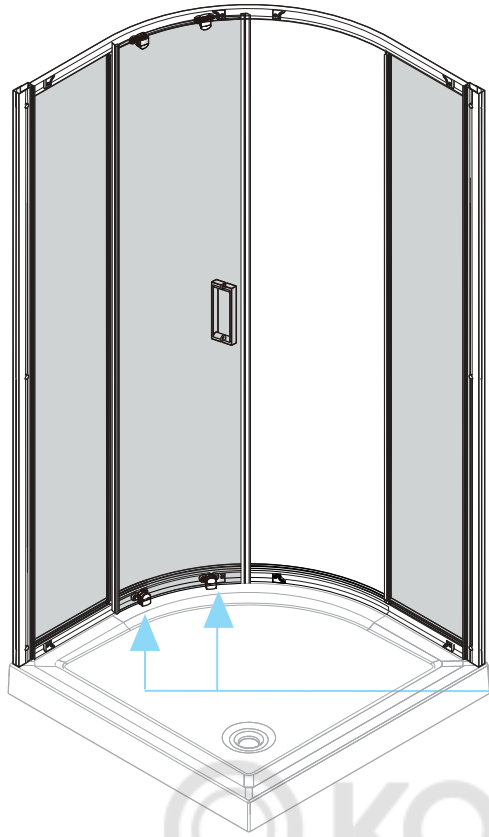

DAMIXA

DX35WG-301-090MT

900x900x1900mm

◆ Box Contents

1

1.1

1.2

© KOMFORT

6

7

8

9

[14]

© KOMFORT

10

© KOMFORT

150mm

150mm

24 hour