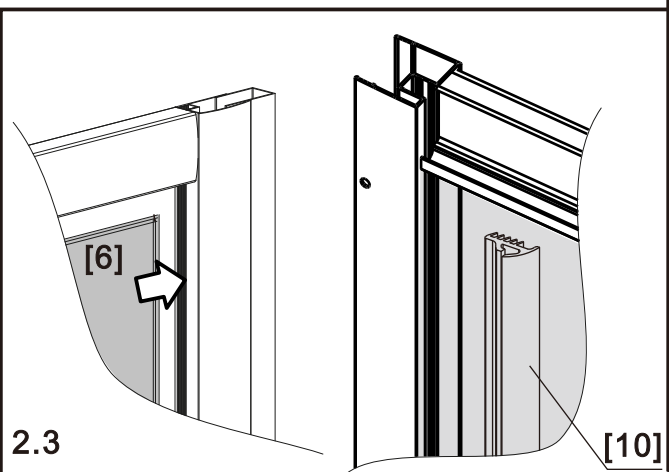

1

1.1

1.2

© KOMFORT

2

2.1

2.2

2.3

[10]