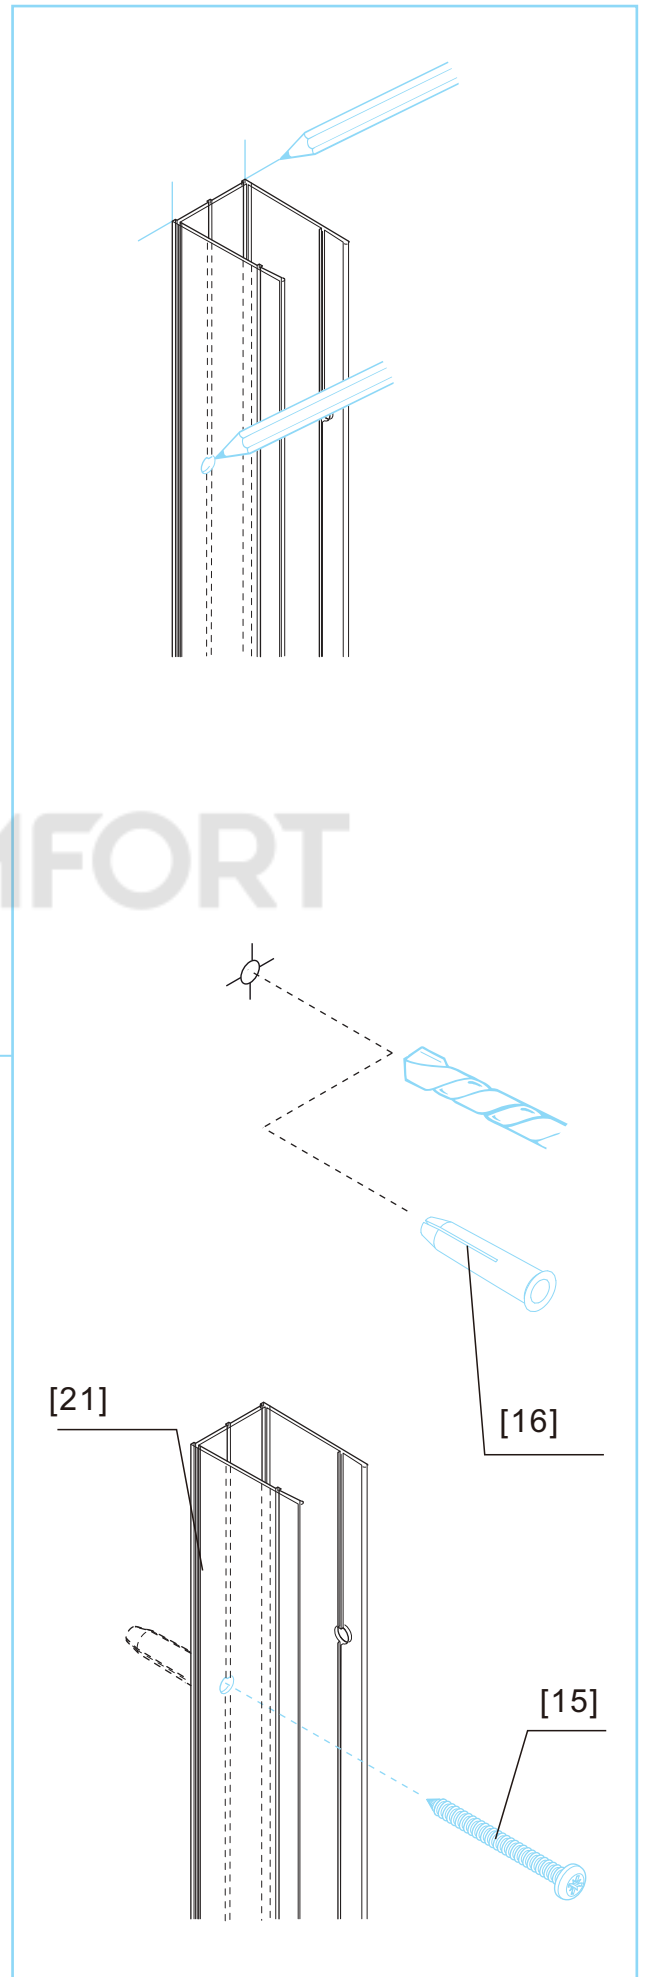

DAMIXA

DX35WG-301-090MT

900x900x1900mm

◆ Box Contents

1

1.1

1.2

© KOMFORT

2

2.1

2.2

2.3

[10]

© KOMFORT

© KOMFORT

5

6

7

8

9

[14]

© KOMFORT

10

© KOMFORT

150mm

150mm

24 hour