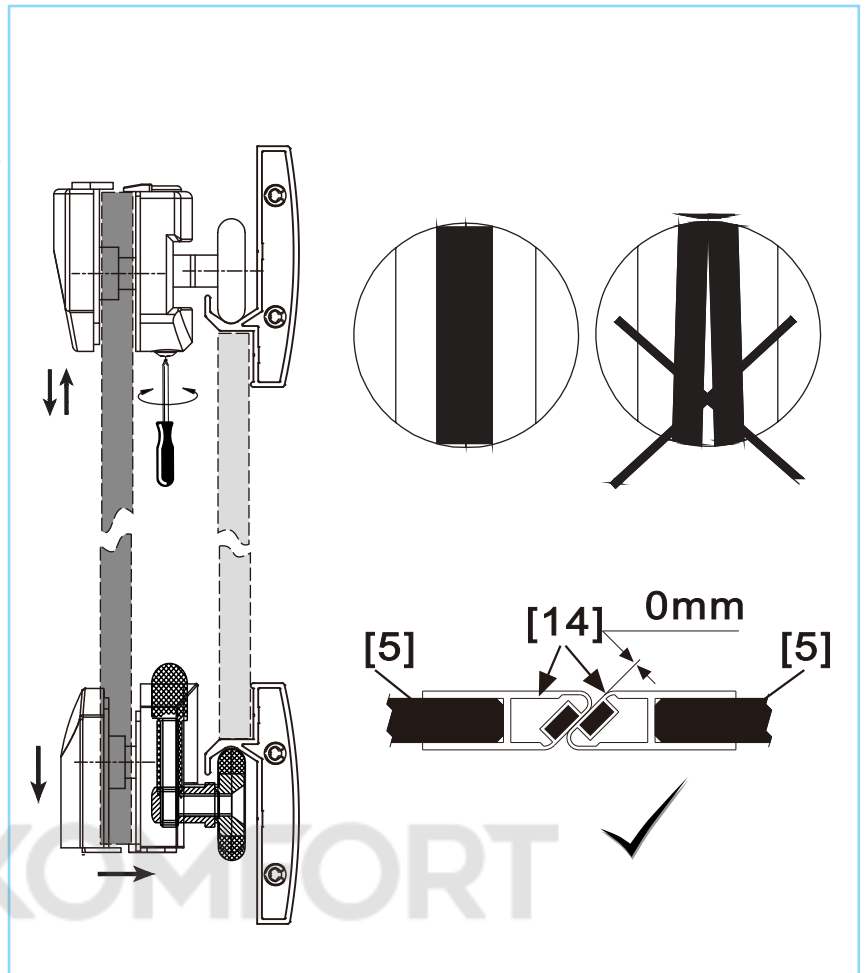

DAMIXA

DX35WG-301-090MT

900x900x1900mm

◆ Box Contents

1

1.1

1.2

© KOMFORT

6

7

8

9

[14]

© KOMFORT

10

© KOMFORT

150mm

150mm

24 hour