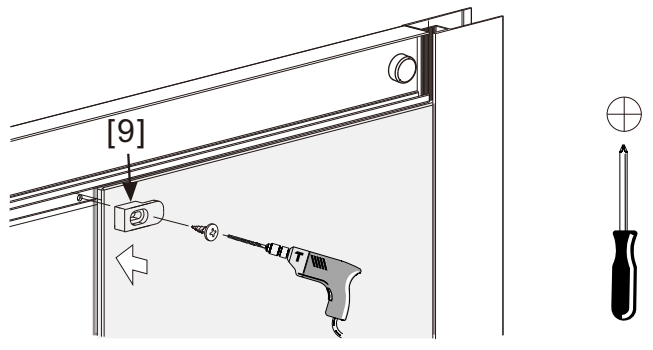

1

1.1

1.2

© KOMFORT

2

2.1

2.2

2.3

[10]