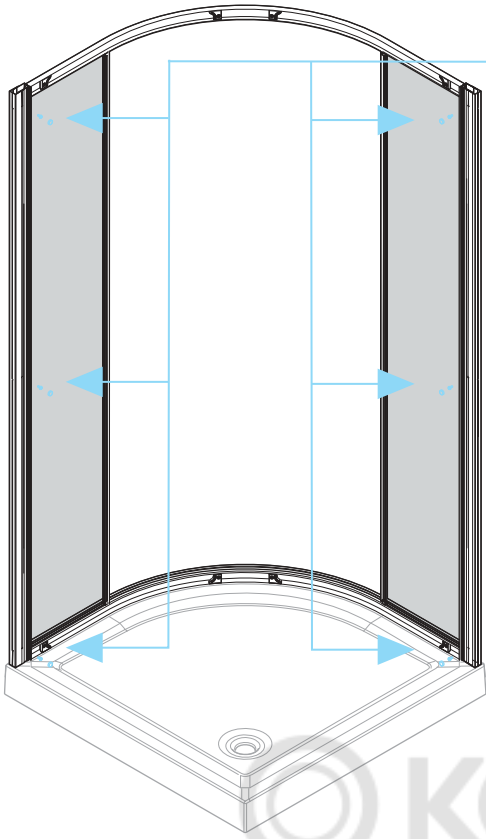

DAMIXA

DX35WG-301-090MT

900x900x1900mm

◆ Box Contents

1

1.1

1.2

© KOMFORT

6

7

8

9

[14]

© KOMFORT

10

© KOMFORT

150mm

150mm

24 hour