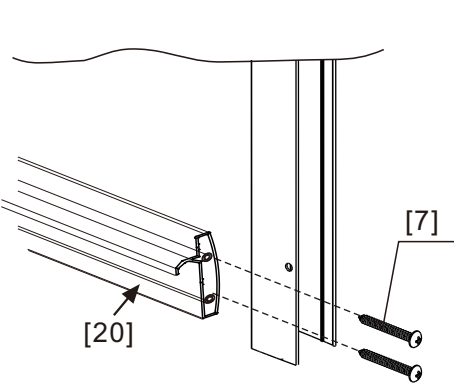

DAMIXA

DX35WG-301-090MT

900x900x1900mm

◆ Box Contents

1

1.1

1.2

© KOMFORT

150mm

150mm

24 hour