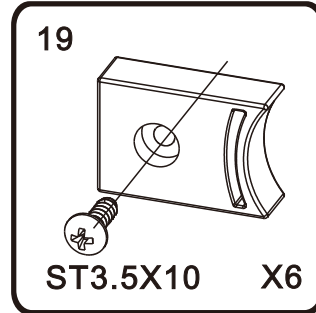

DAMIXA

DX35WG-301-090MT

900x900x1900mm

◆ Box Contents

1

1.1

1.2

© KOMFORT

150mm

150mm

24 hour