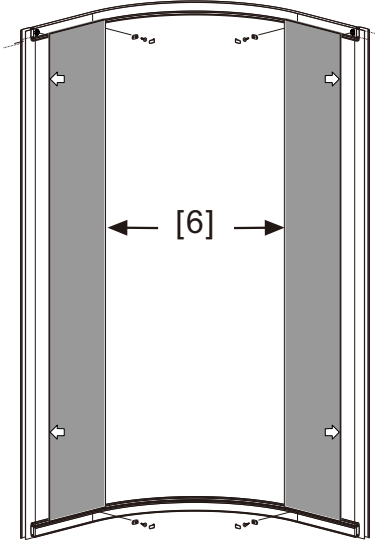

1

1.1

1.2

© KOMFORT

2

2.1

2.2

2.3

[10]