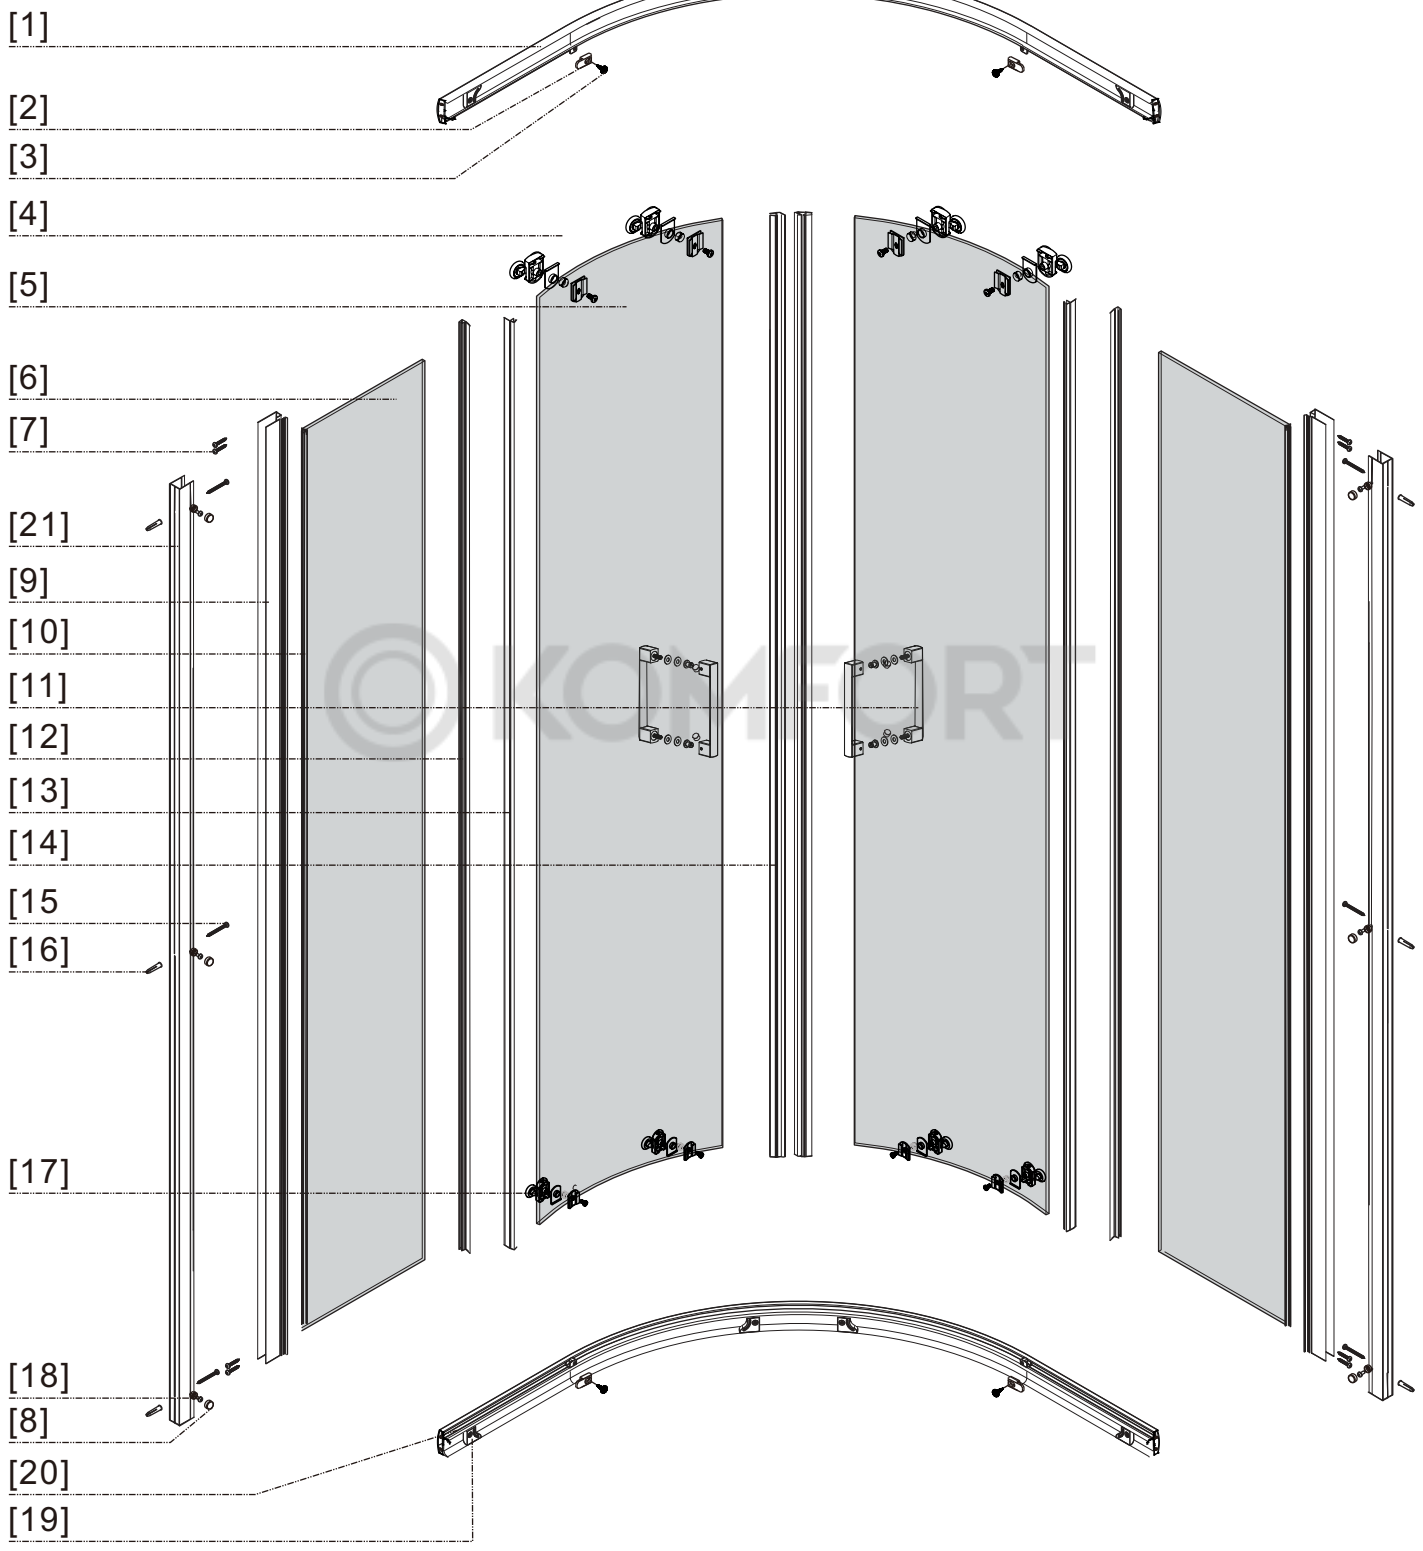

DAMIXA

DX35WG-301-090MT

900x900x1900mm

◆ Box Contents

1

1.1

1.2

© KOMFORT

2

2.1

2.2

2.3

[10]

© KOMFORT

© KOMFORT

5

6

7

8

9

[14]

© KOMFORT

10

© KOMFORT

150mm

150mm

24 hour