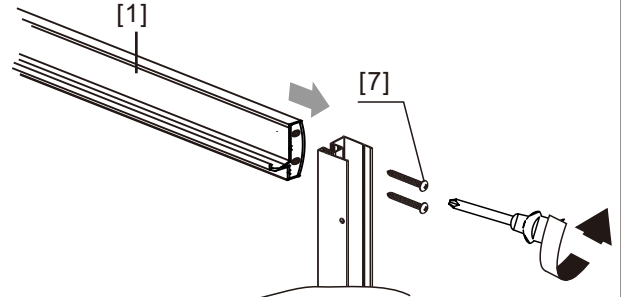

DAMIXA

DX35WG-301-090MT

900x900x1900mm

◆ Box Contents

1

1.1

1.2

© KOMFORT

150mm

150mm

24 hour