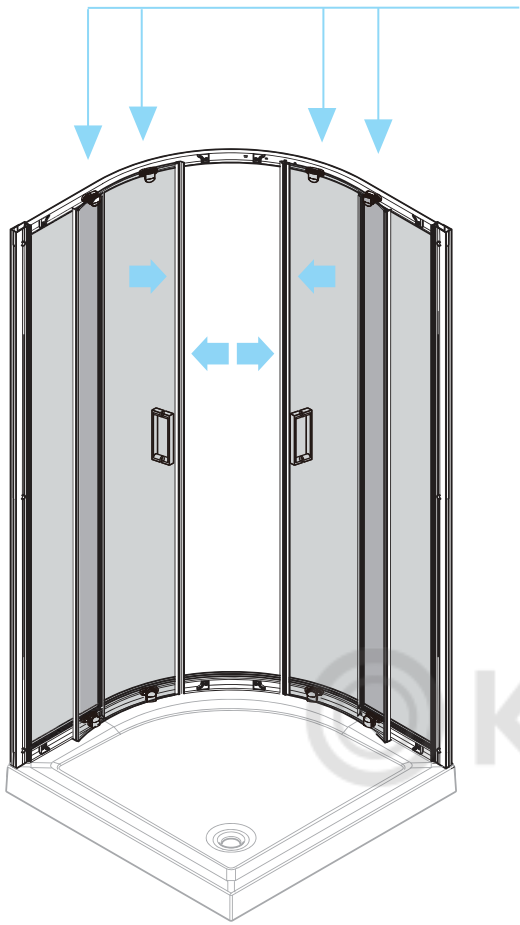

DAMIXA

DX35WG-301-090MT

900x900x1900mm

◆ Box Contents

1

1.1

1.2

© KOMFORT

6

7

8

9

[14]

© KOMFORT

10

© KOMFORT

150mm

150mm

24 hour