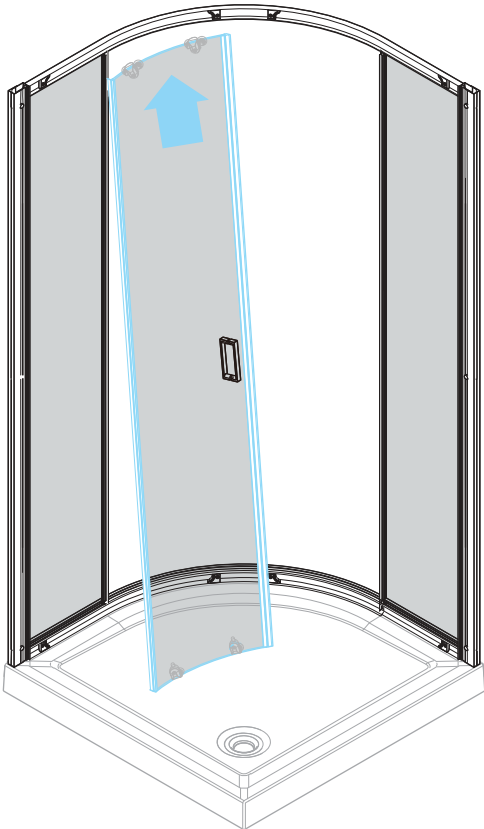

DAMIXA

DX35WG-301-090MT

900x900x1900mm

◆ Box Contents

1

1.1

1.2

© KOMFORT

6

7

8

9

[14]

© KOMFORT

10

© KOMFORT

150mm

150mm

24 hour