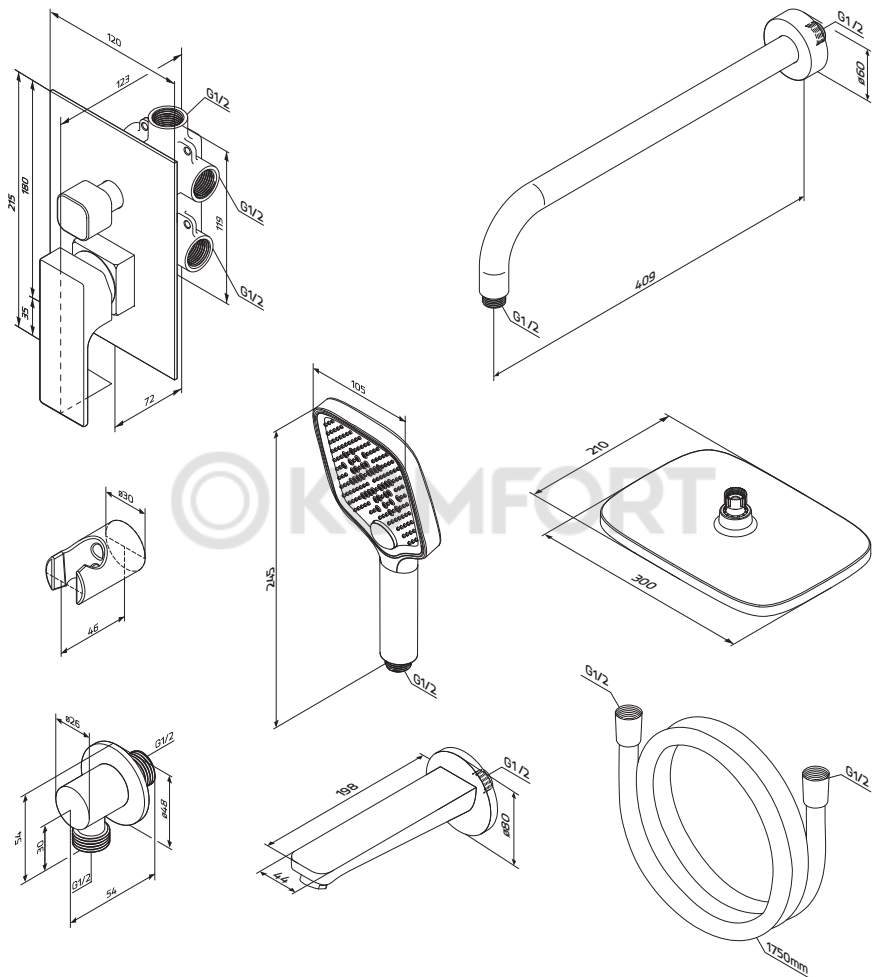

GALA
953510000/300

RUS Встраиваемая душевая система с изливом

ENG Concealed shower system with spout