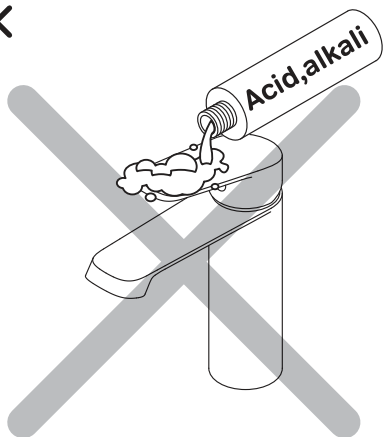

ACHTUNG / ATTENTION / ВНИМАНИЕ