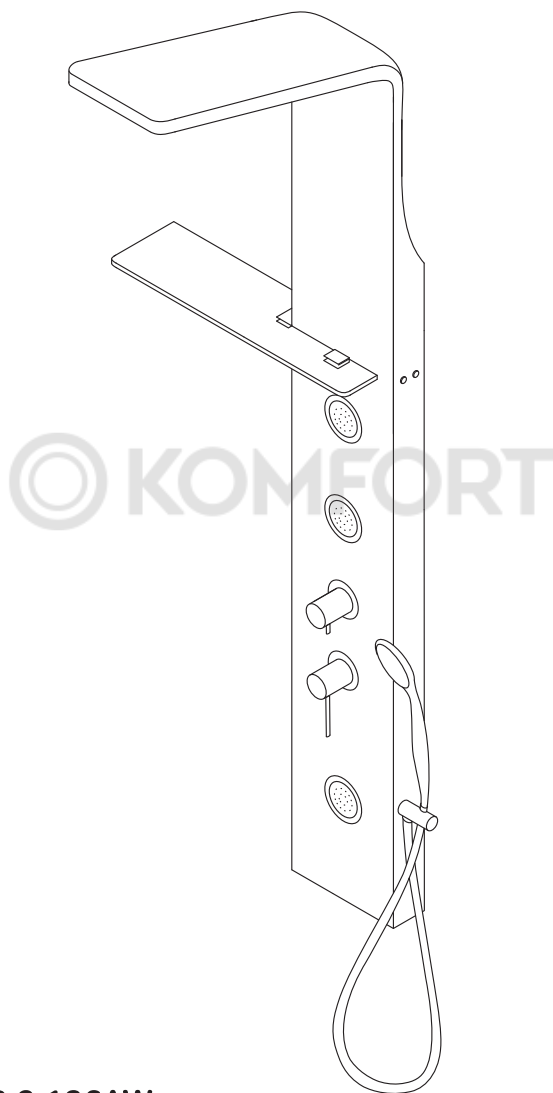

AM·PM

Joy
W85P-2-136AW

ENG Shower panel

RUS Душевая панель