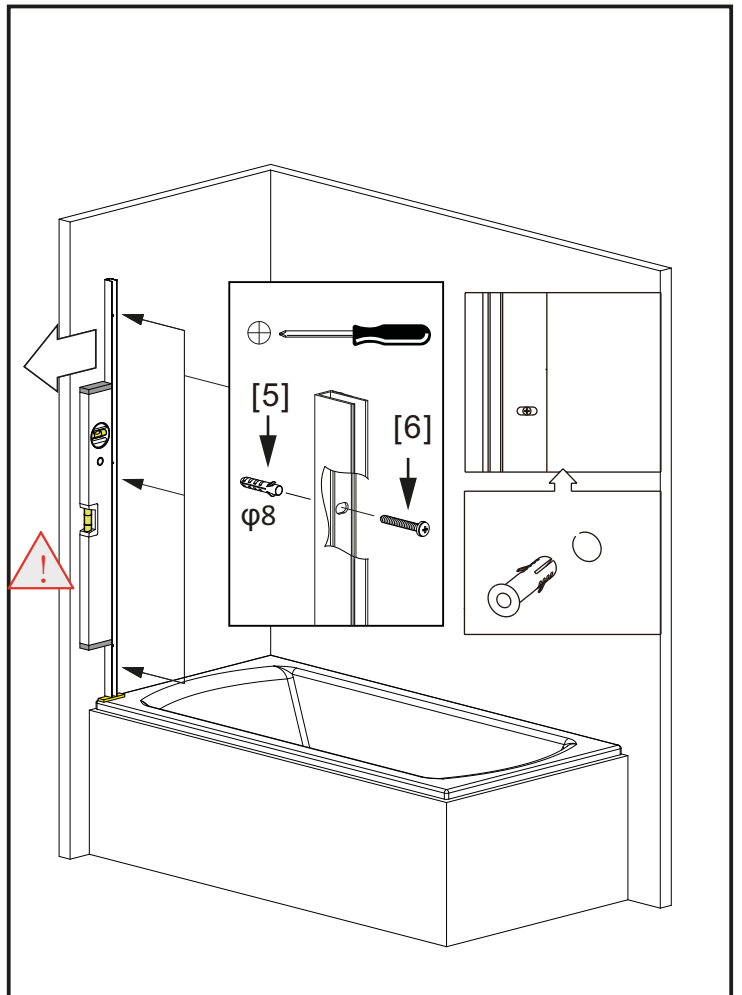

# DAMIXA

DX35WBS-D080-140MT

800x1400mm

24h 

© KOMFORT