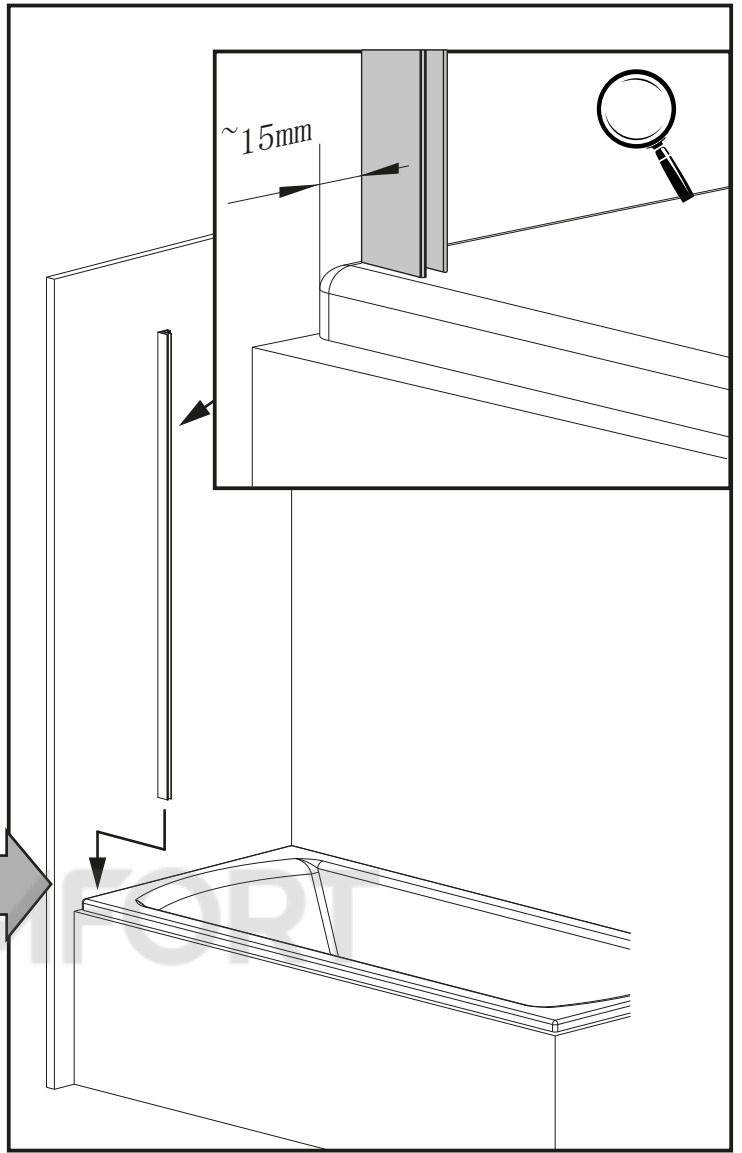

# DAMIXA

DX35WBS-D080-140MT

800x1400mm

24h 

© KOMFORT