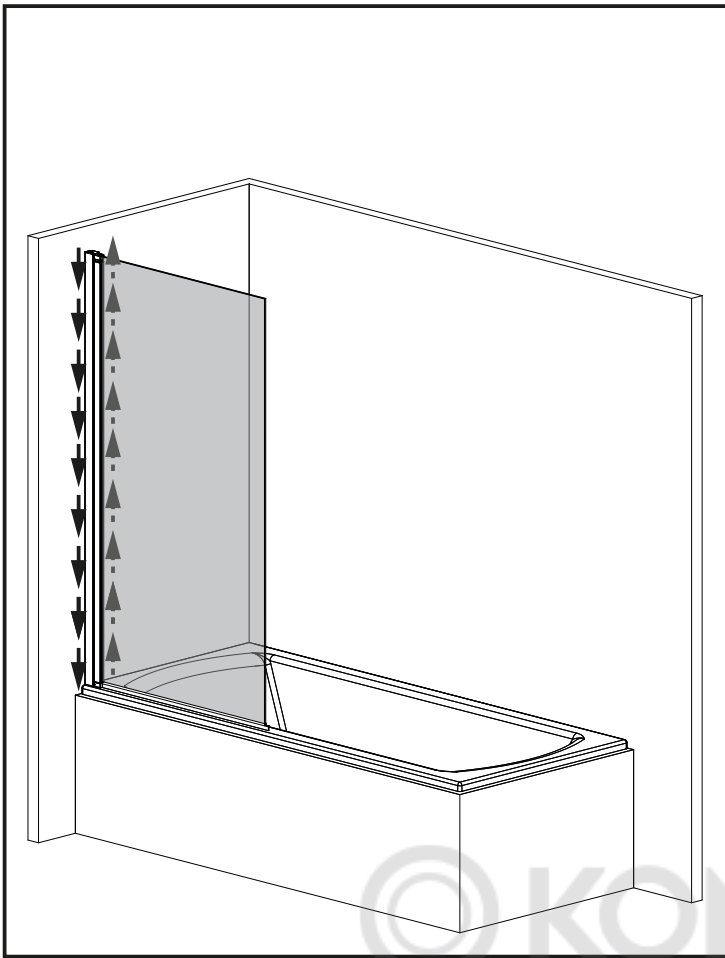

# DAMIXA

DX35WBS-D080-140MT

800x1400mm

24h 

© KOMFORT