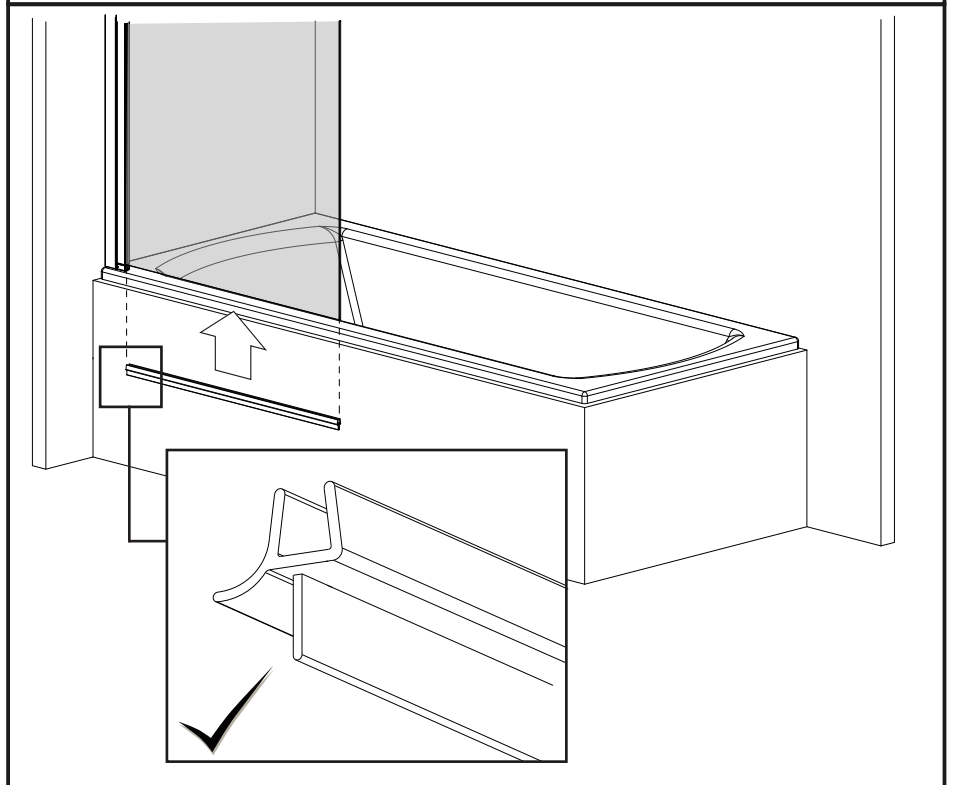

# DAMIXA

DX35WBS-D080-140MT

800x1400mm

24h 

© KOMFORT