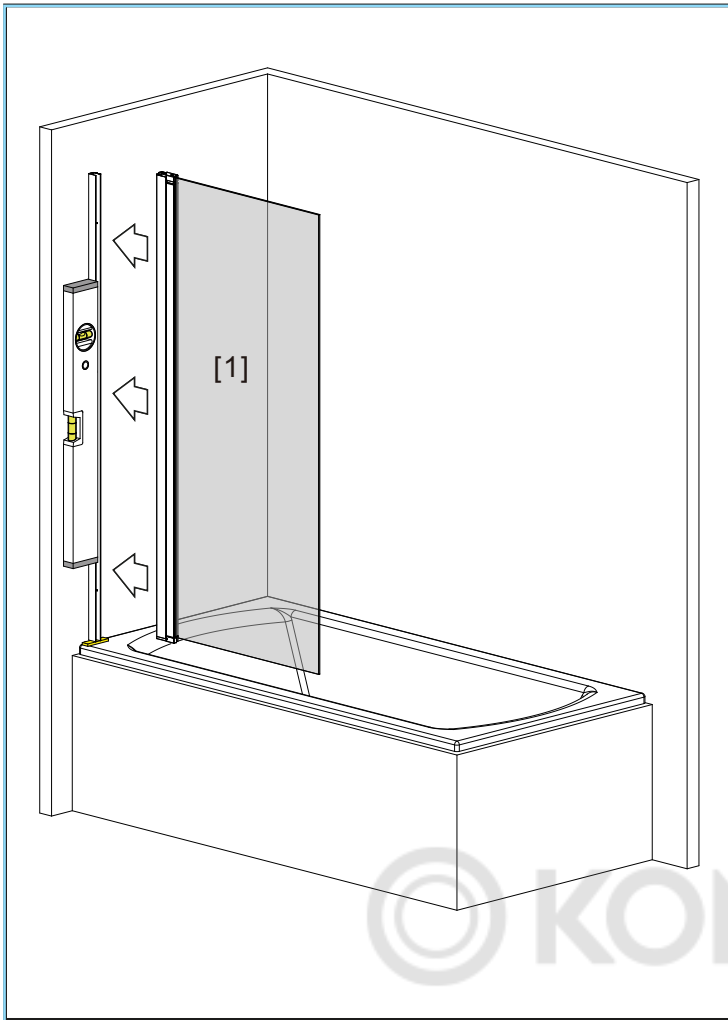

# DAMIXA

DX35WBS-D080-140MT

800x1400mm

24h 

© KOMFORT