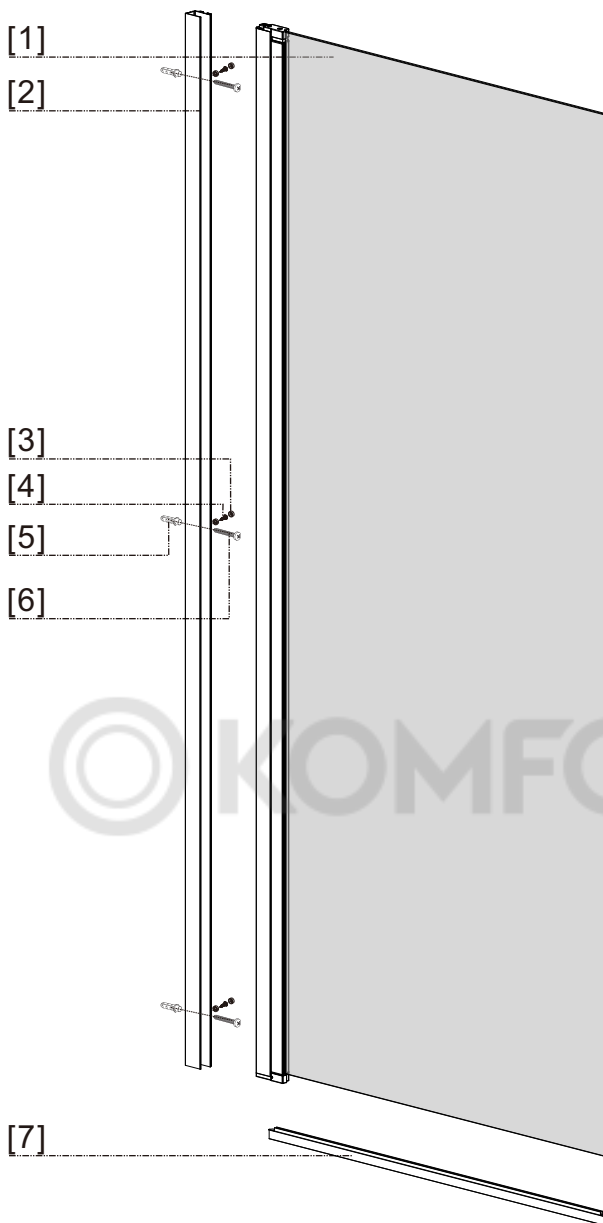

# DAMIXA

DX35WBS-D080-140MT

800x1400mm

24h 

© KOMFORT