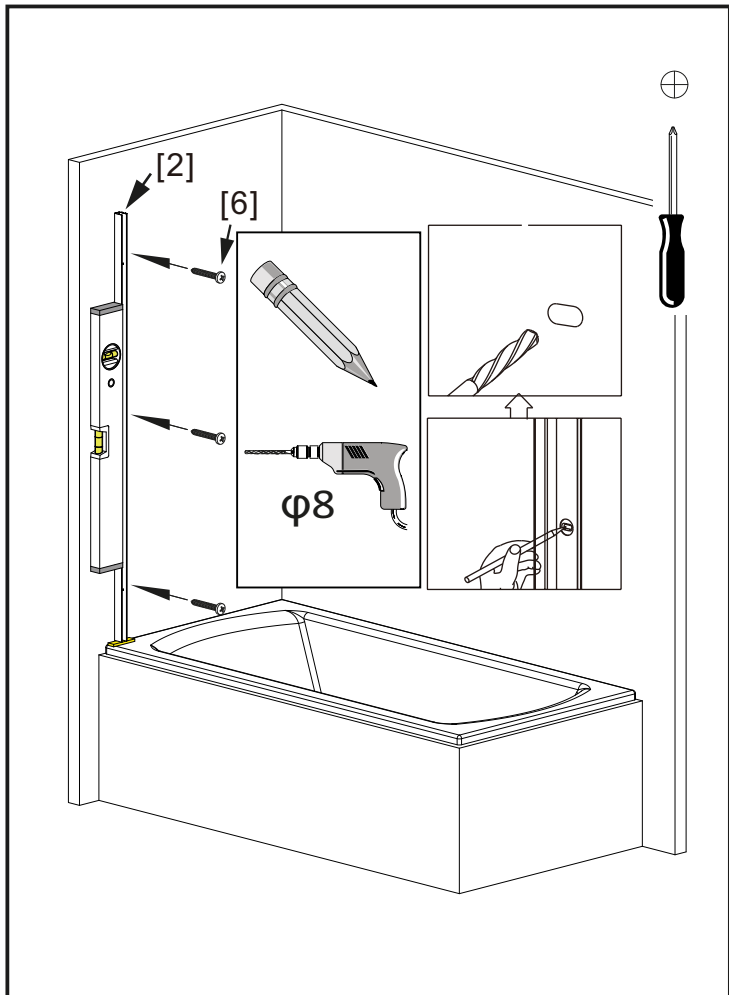

# DAMIXA

DX35WBS-D080-140MT

800x1400mm

24h 

© KOMFORT