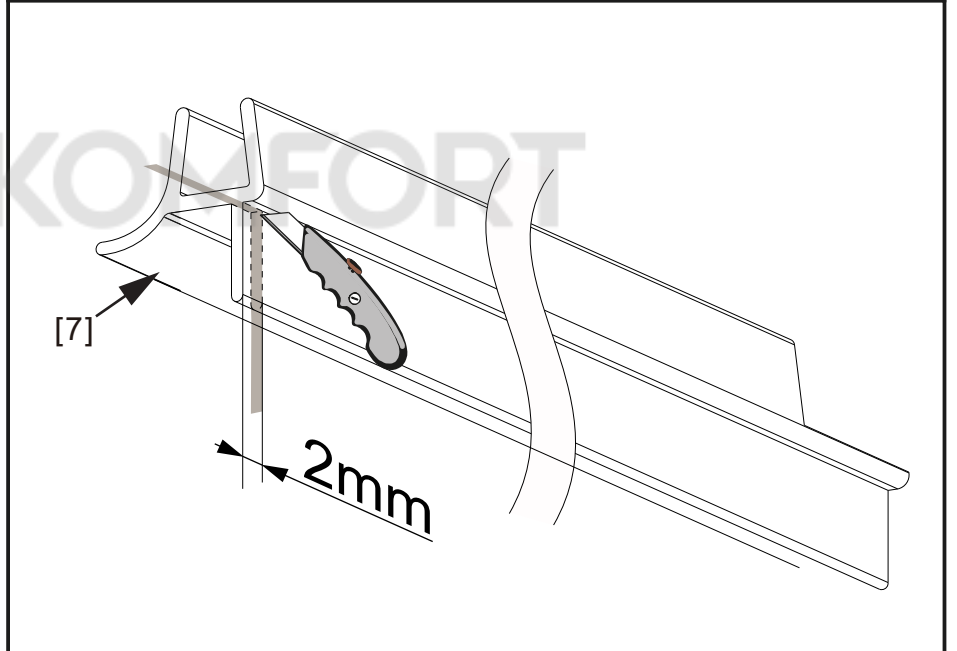

# DAMIXA

DX35WBS-D080-140MT

800x1400mm

24h 

© KOMFORT