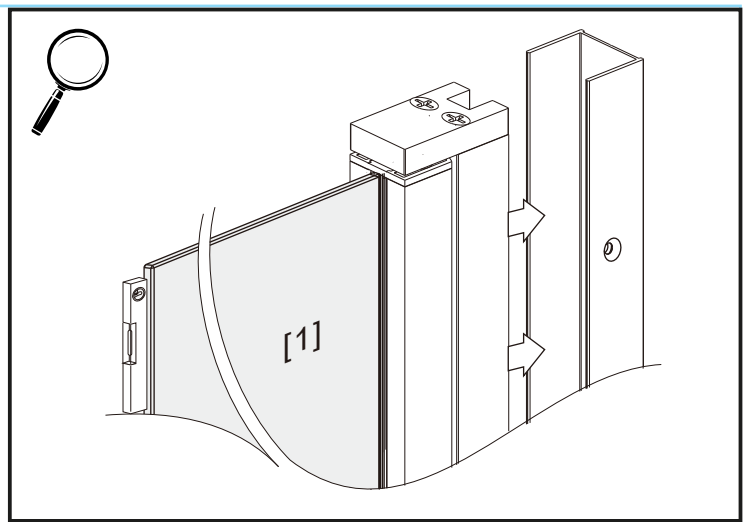

# DAMIXA

DX35WBS-D080-140MT

800x1400mm

24h 

© KOMFORT