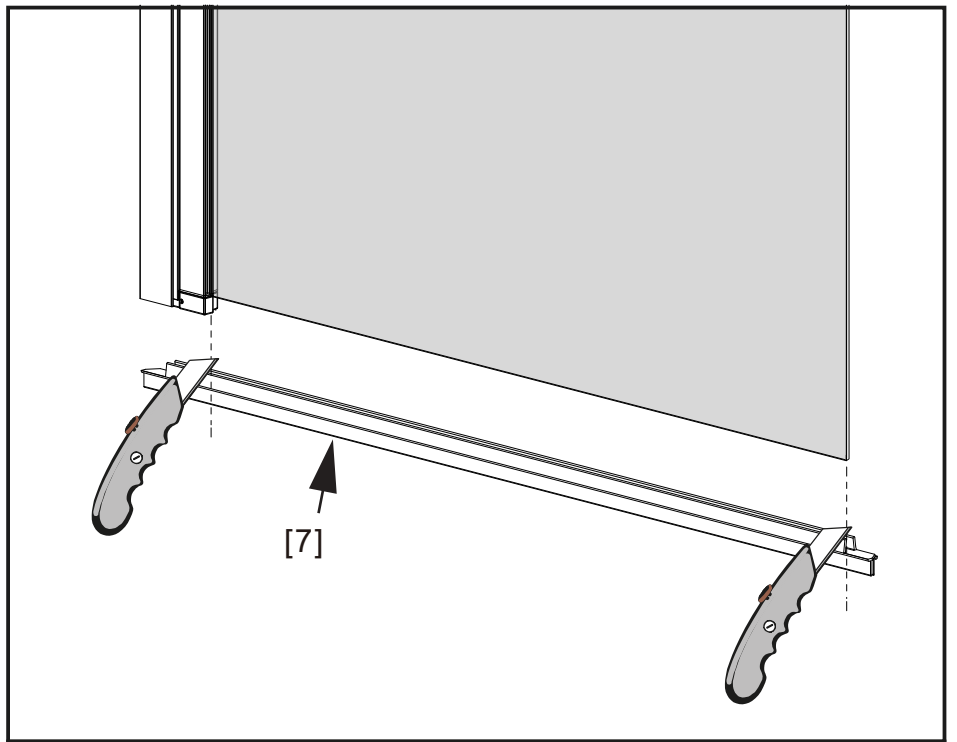

# DAMIXA

DX35WBS-D080-140MT

800x1400mm

24h 

© KOMFORT