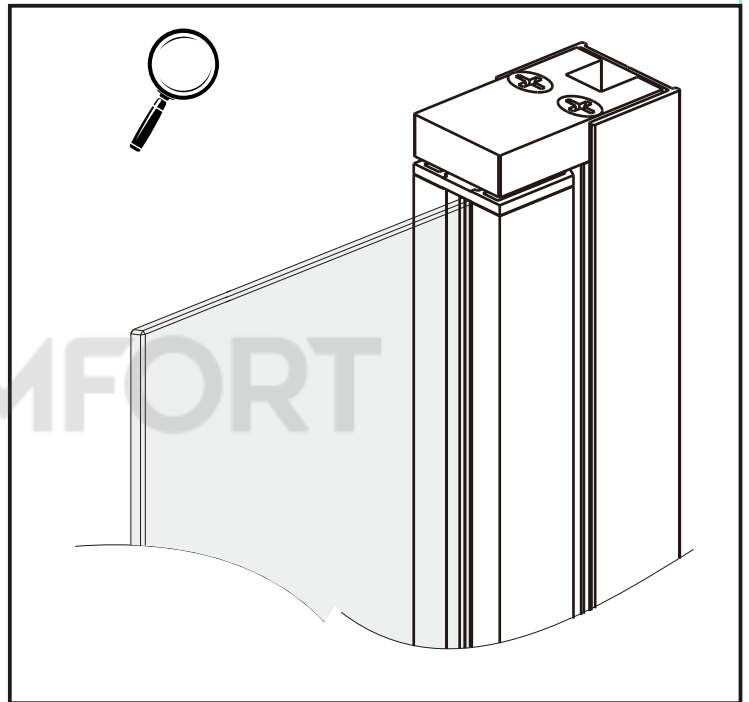

# DAMIXA

DX35WBS-D080-140MT

800x1400mm

24h 

© KOMFORT