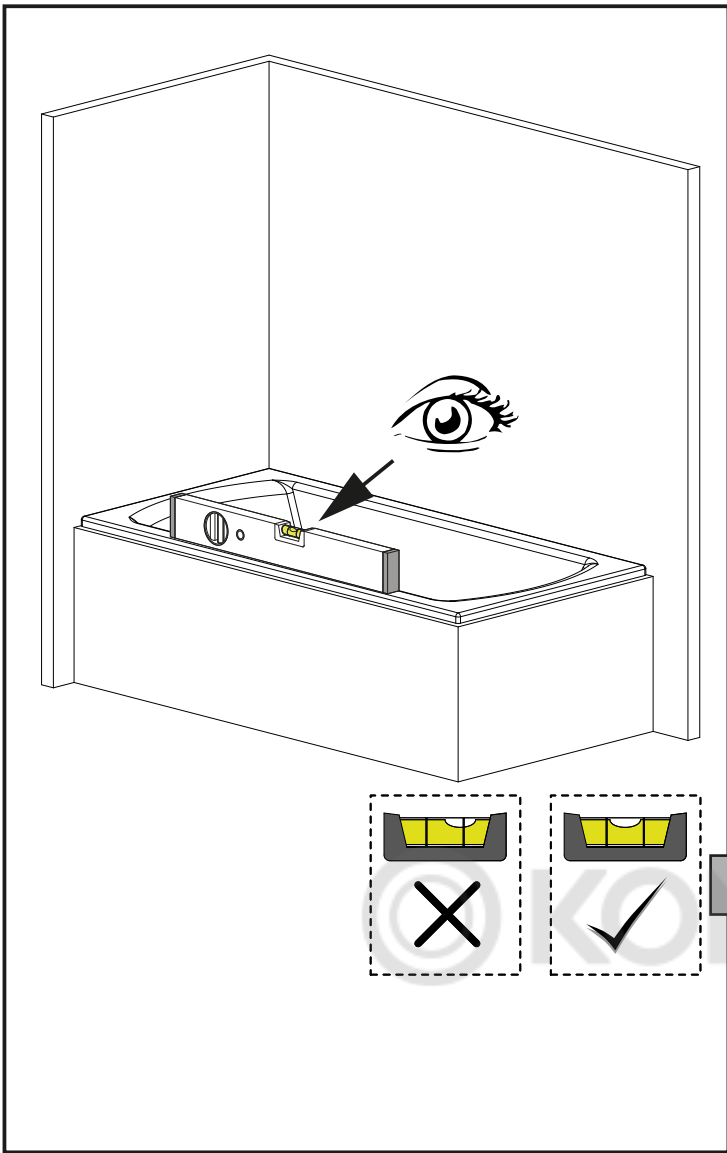

# DAMIXA

DX35WBS-D080-140MT

800x1400mm

24h 

© KOMFORT