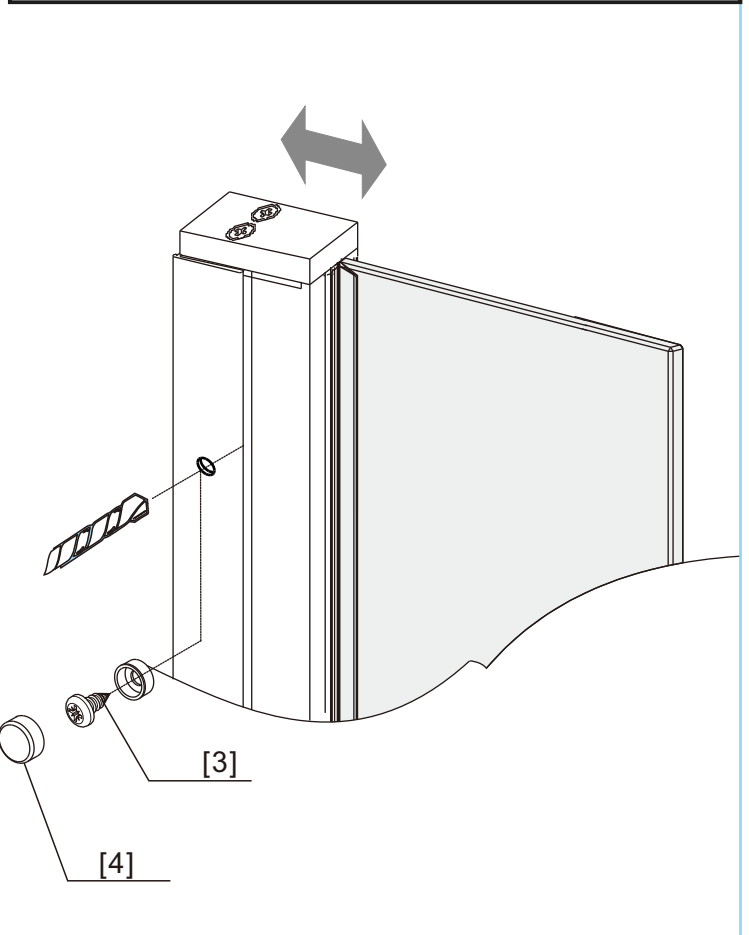

# DAMIXA

DX35WBS-D080-140MT

800x1400mm

24h 

© KOMFORT