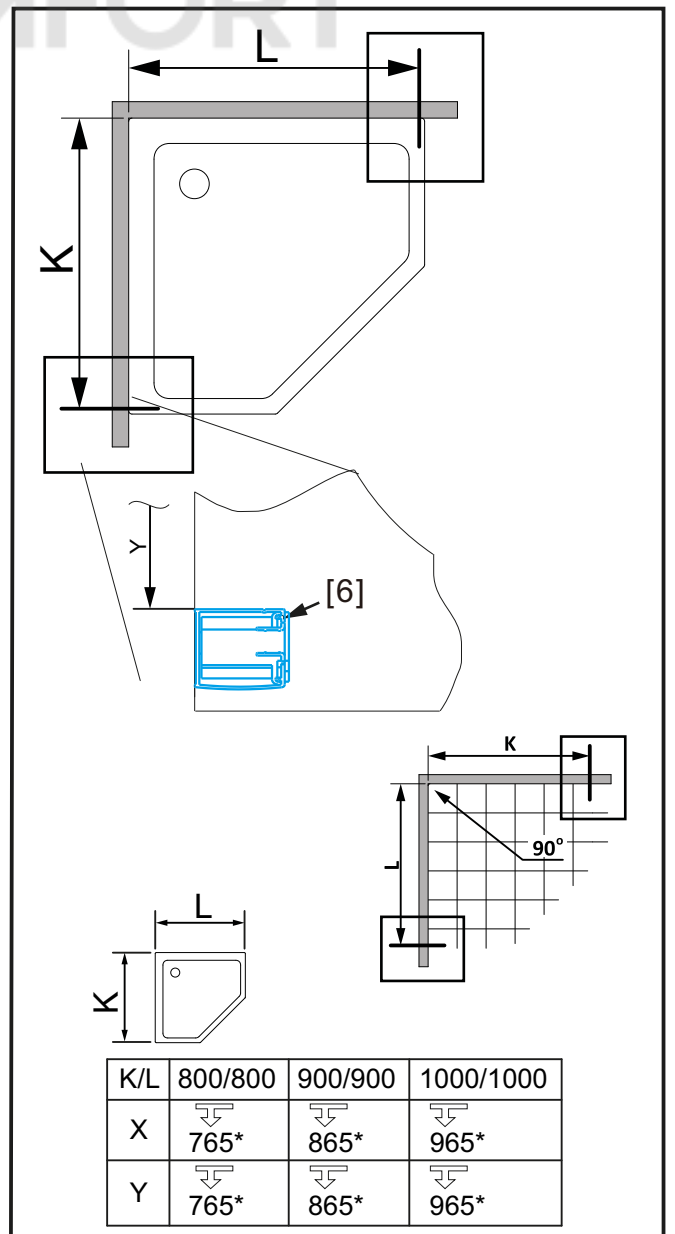

AM · PM

W90G-405-090MT	900x900x1900mm
DX35WG-405-090MT	900x900x1900mm

◆ Box Contents

1

2

4

5

[16]