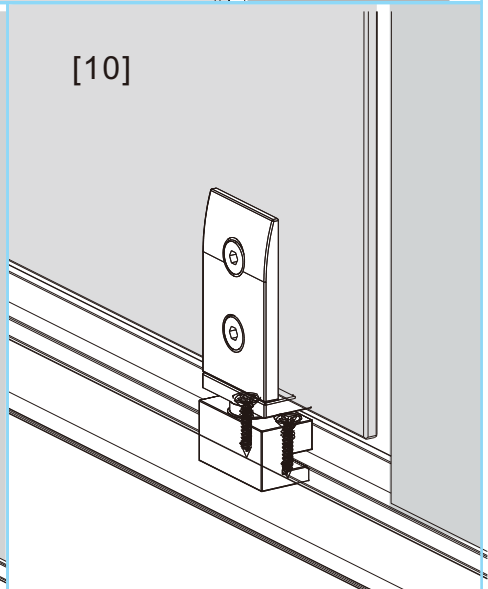

AM · PM

W90G-405-090MT	900x900x1900mm
DX35WG-405-090MT	900x900x1900mm

◆ Box Contents

1

2

4

5

[16]