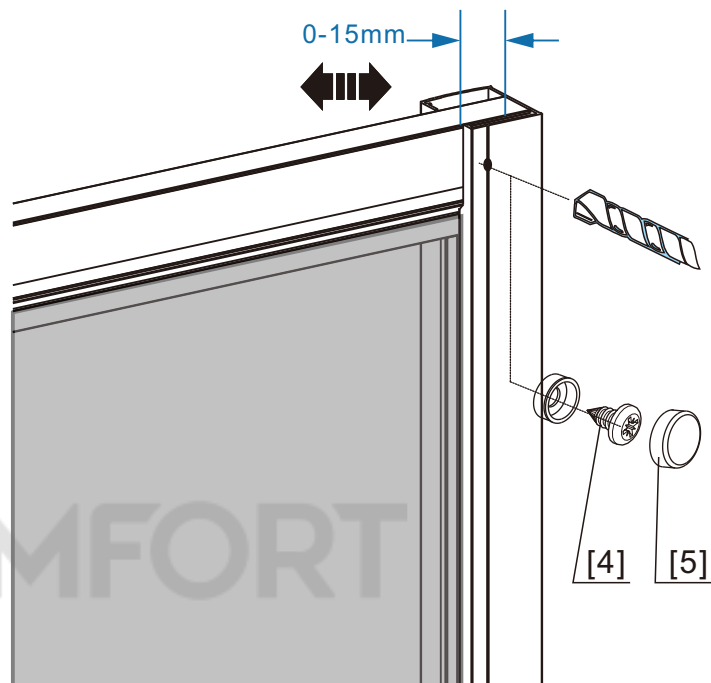

10

© KOMFORT

11