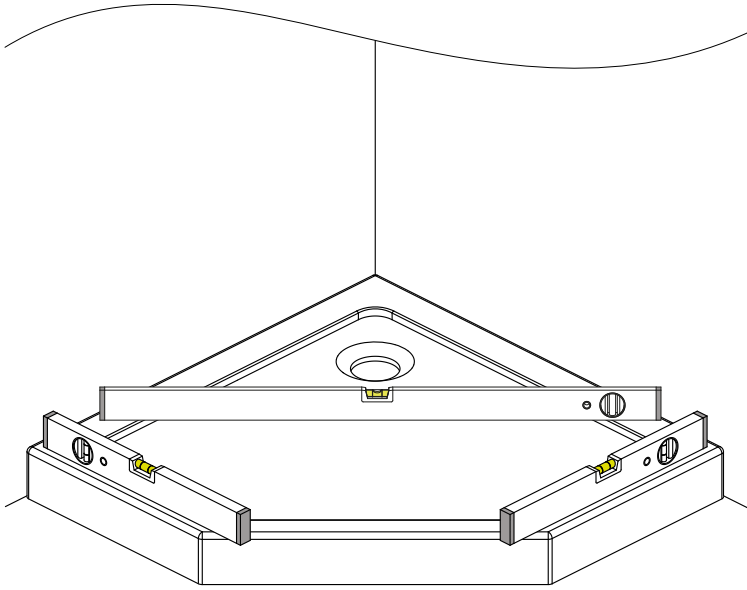

AM · PM

W90G-405-090MT	900x900x1900mm
DX35WG-405-090MT	900x900x1900mm

◆ Box Contents

1

2

4

5

[16]