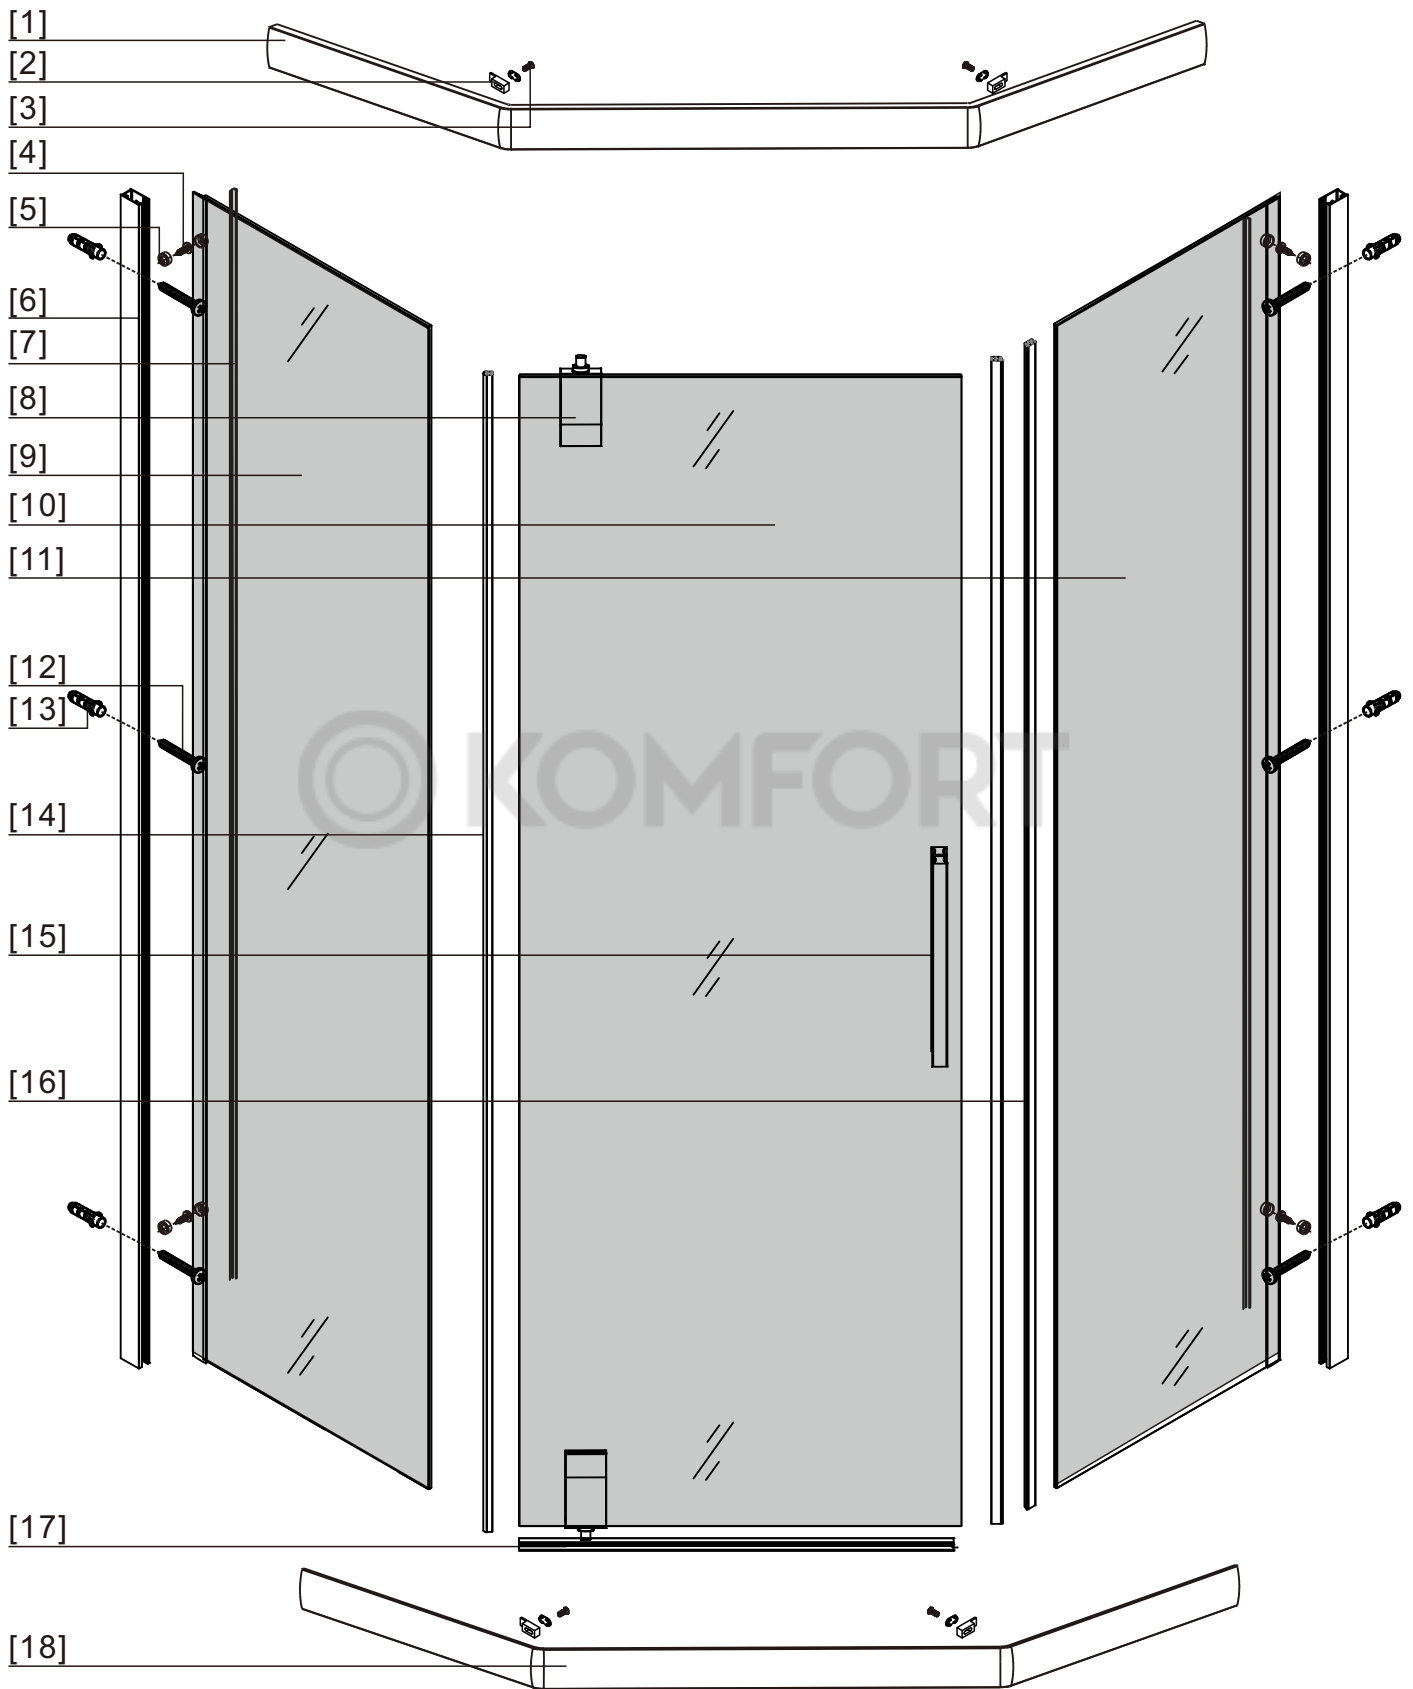

AM · PM

W90G-405-090MT	900x900x1900mm
DX35WG-405-090MT	900x900x1900mm

◆ Box Contents

1

2

4

5

[16]