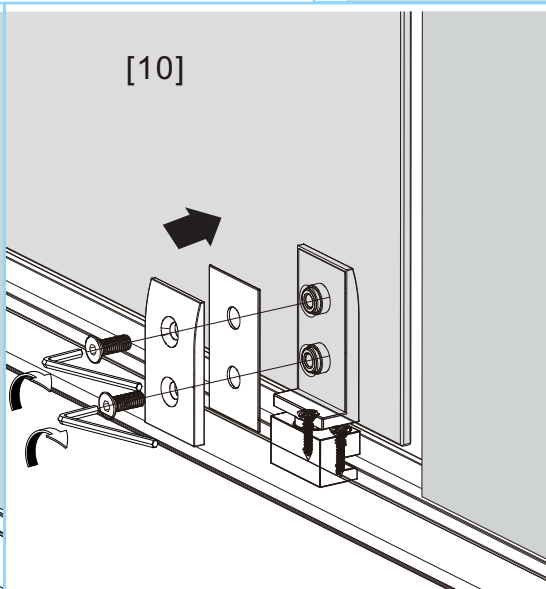

AM · PM

W90G-405-090MT	900x900x1900mm
DX35WG-405-090MT	900x900x1900mm

◆ Box Contents

1

2

4

5

[16]