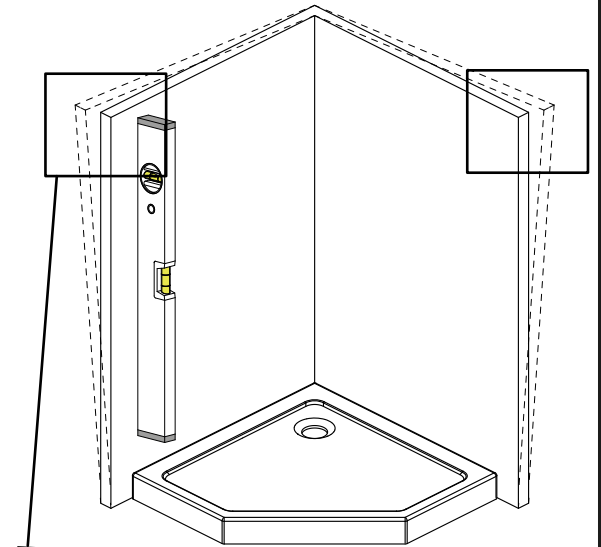

AM · PM

W90G-405-090MT	900x900x1900mm
DX35WG-405-090MT	900x900x1900mm

◆ Box Contents

1

2

4

5

[16]