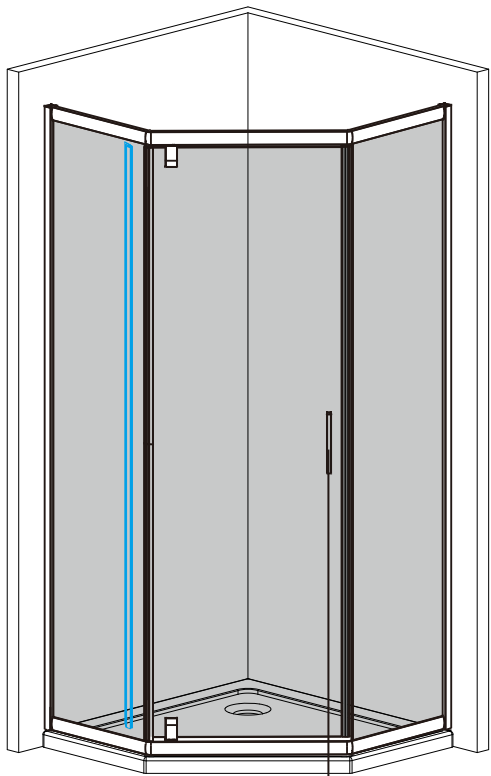

AM · PM

W90G-405-090MT	900x900x1900mm
DX35WG-405-090MT	900x900x1900mm

◆ Box Contents

1

2

4

5

[16]