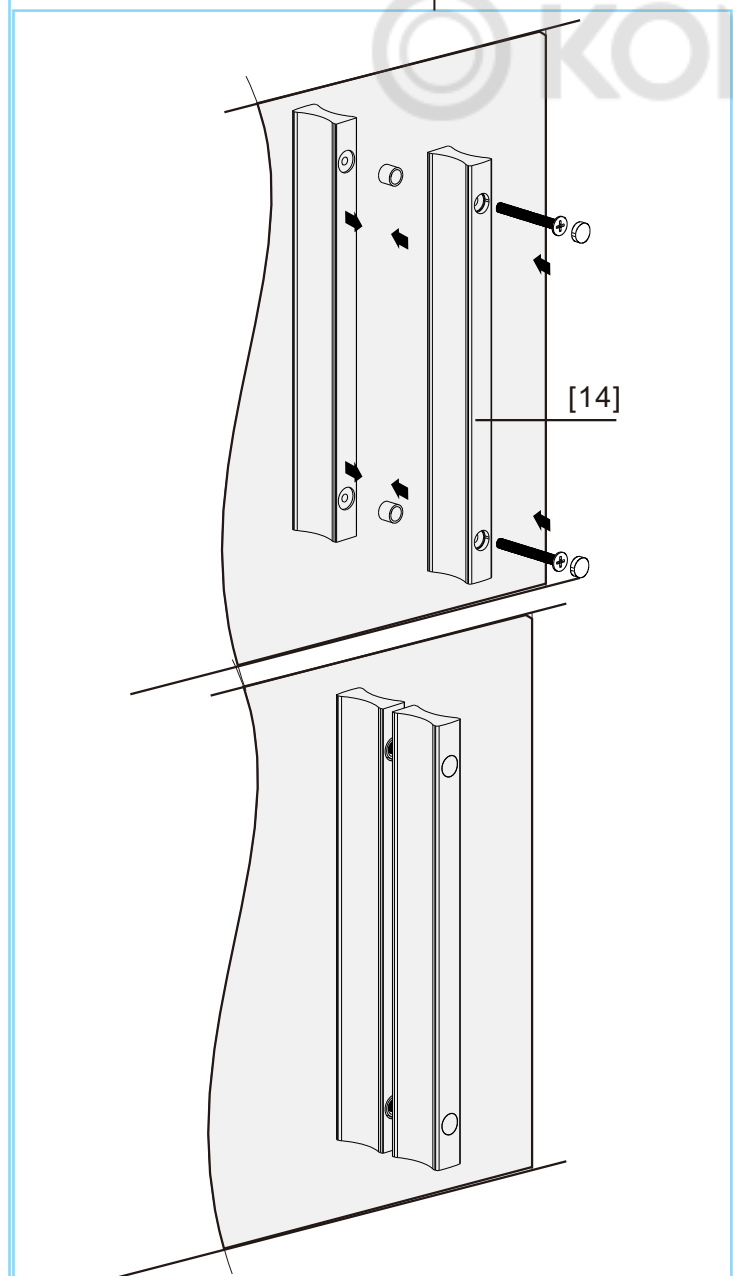

AM · PM

W90G-405-090MT	900x900x1900mm
DX35WG-405-090MT	900x900x1900mm

◆ Box Contents

1

2

4

5

[16]