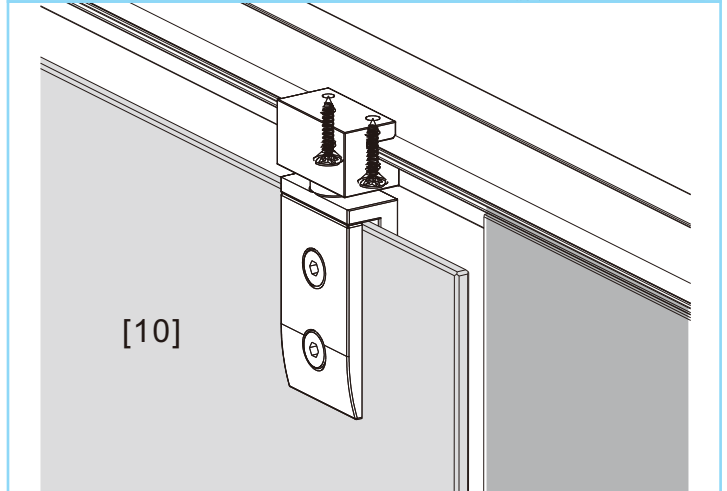

AM · PM

W90G-405-090MT	900x900x1900mm
DX35WG-405-090MT	900x900x1900mm

◆ Box Contents

1

2

4

5

[16]