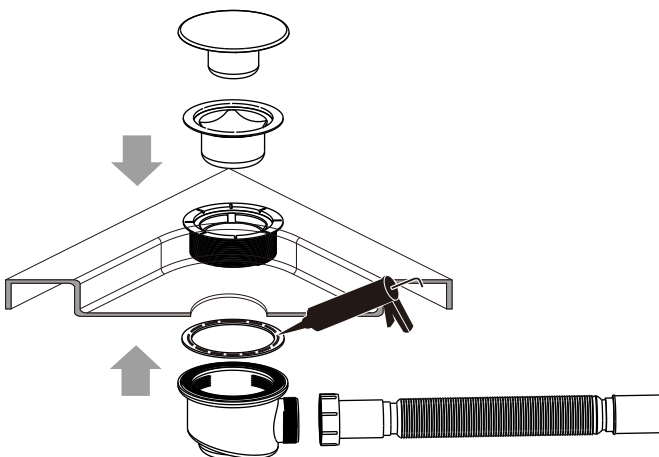

AM · PM

W90G-405-090MT	900x900x1900mm
DX35WG-405-090MT	900x900x1900mm

◆ Box Contents

1

2

4

5

[16]