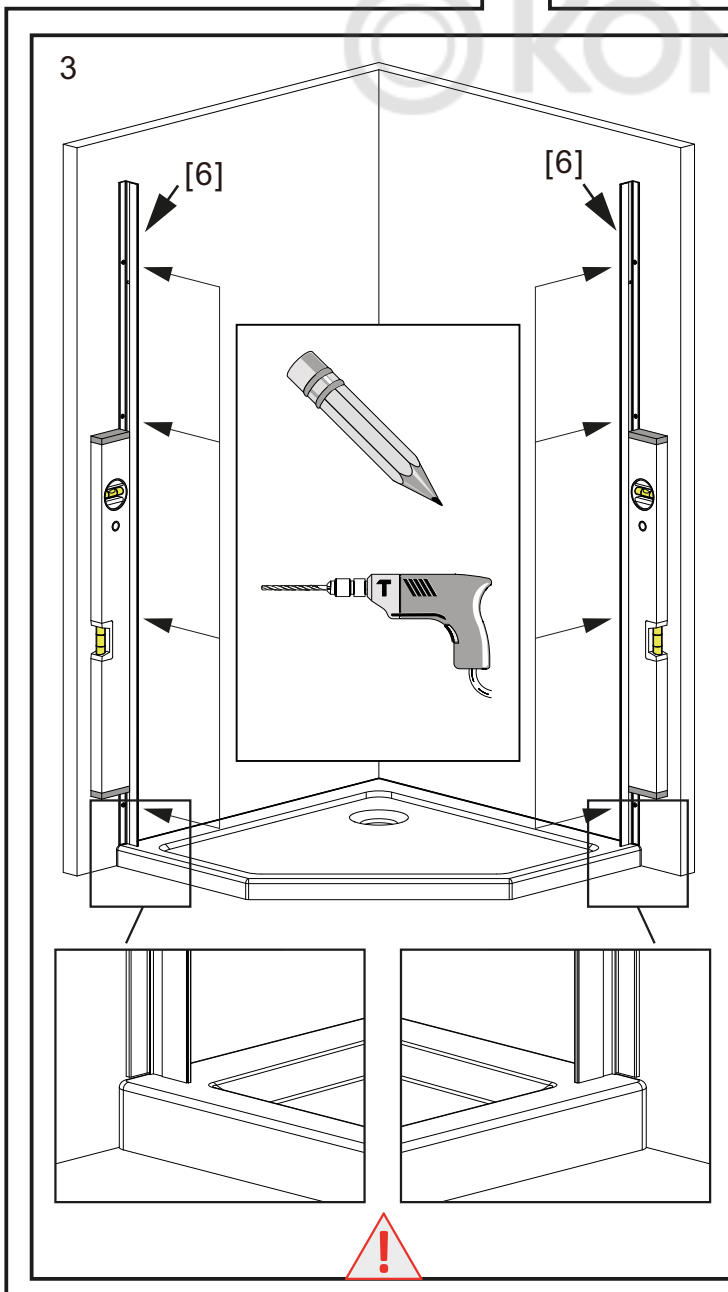

AM · PM

W90G-405-090MT	900x900x1900mm
DX35WG-405-090MT	900x900x1900mm

◆ Box Contents

1

2

4

5

[16]