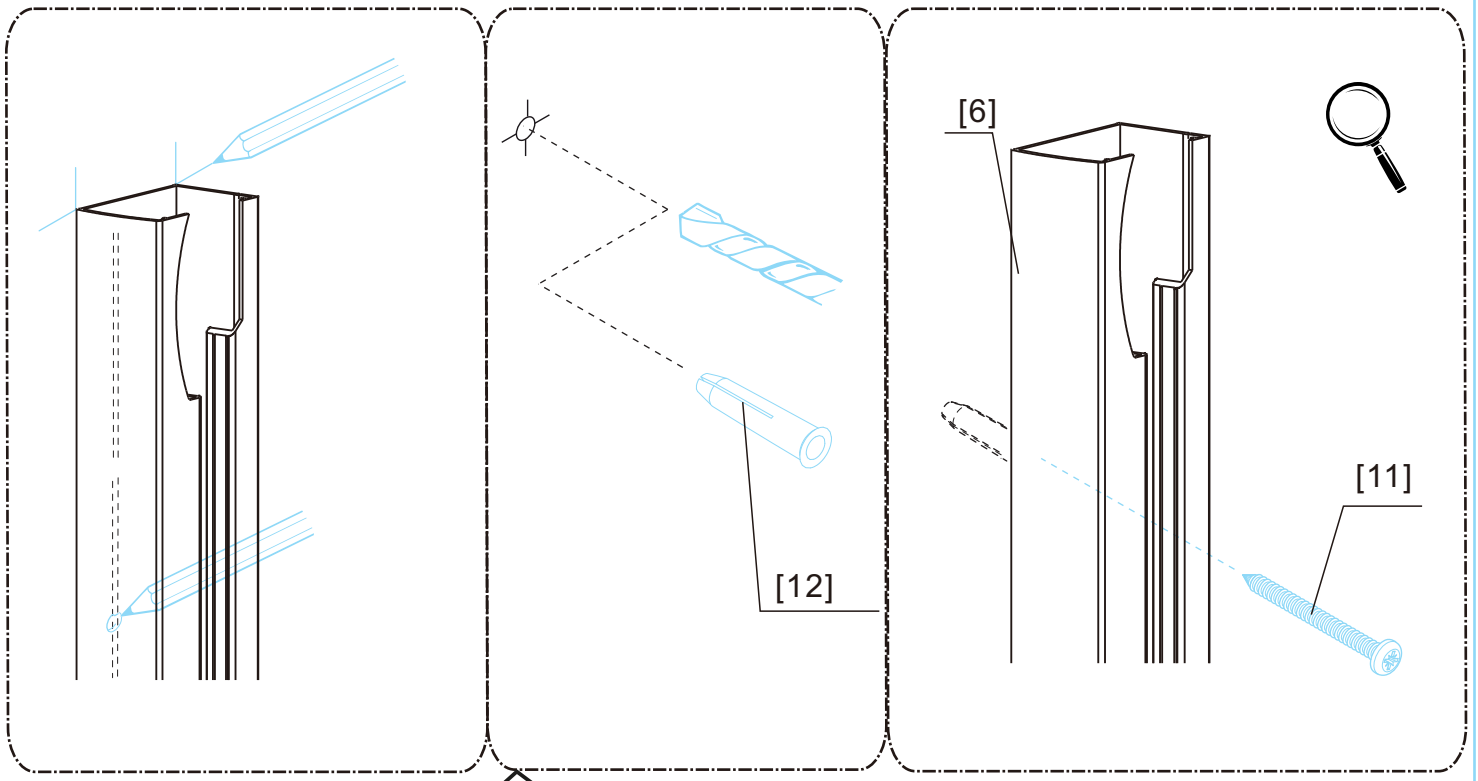

AM · PM

W90G-405-090MT	900x900x1900mm
DX35WG-405-090MT	900x900x1900mm

◆ Box Contents

1

2

4

5

[16]