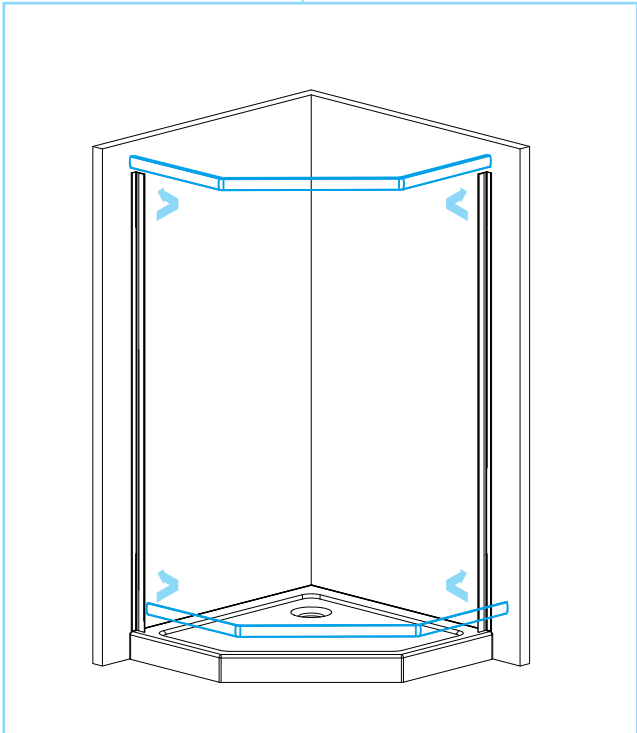

AM · PM

W90G-405-090MT	900x900x1900mm
DX35WG-405-090MT	900x900x1900mm

◆ Box Contents

1

2

4

5

[16]