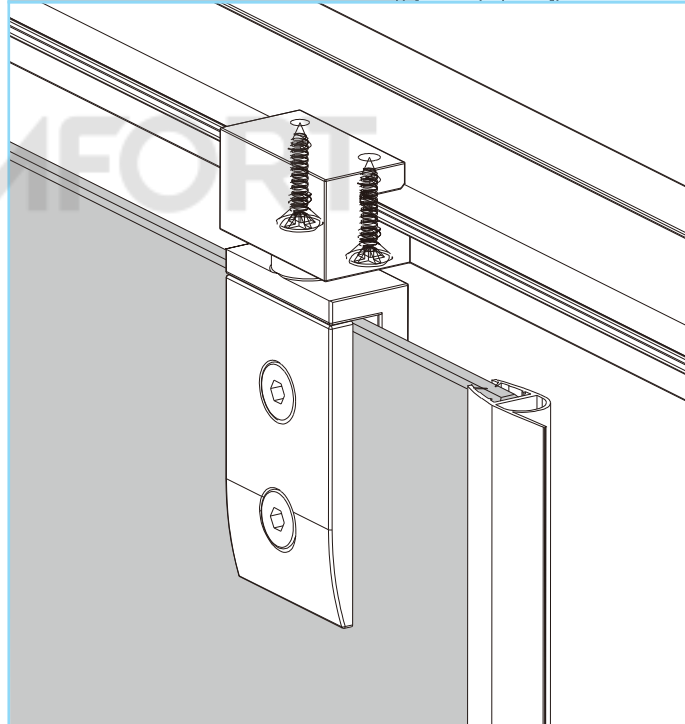

AM · PM

W90G-405-090MT	900x900x1900mm
DX35WG-405-090MT	900x900x1900mm

◆ Box Contents

1

2

4

5

[16]