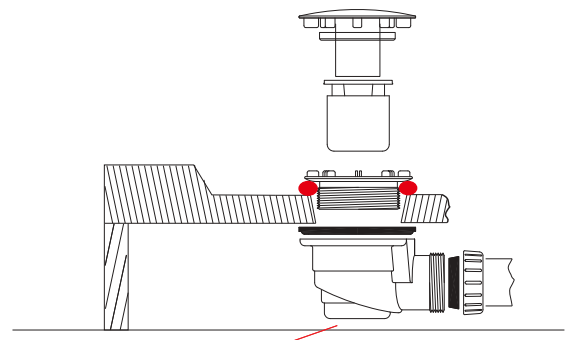

AM · PM

W90G-405-090MT	900x900x1900mm
DX35WG-405-090MT	900x900x1900mm

◆ Box Contents

1

2

4

5

[16]