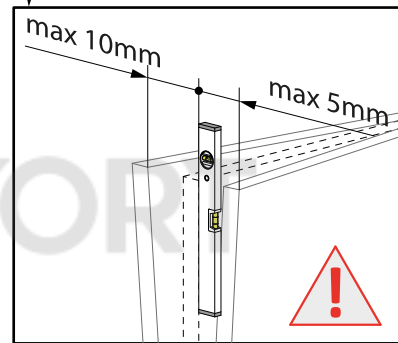

AM · PM

W90G-405-090MT	900x900x1900mm
DX35WG-405-090MT	900x900x1900mm

◆ Box Contents

1

2

4

5

[16]