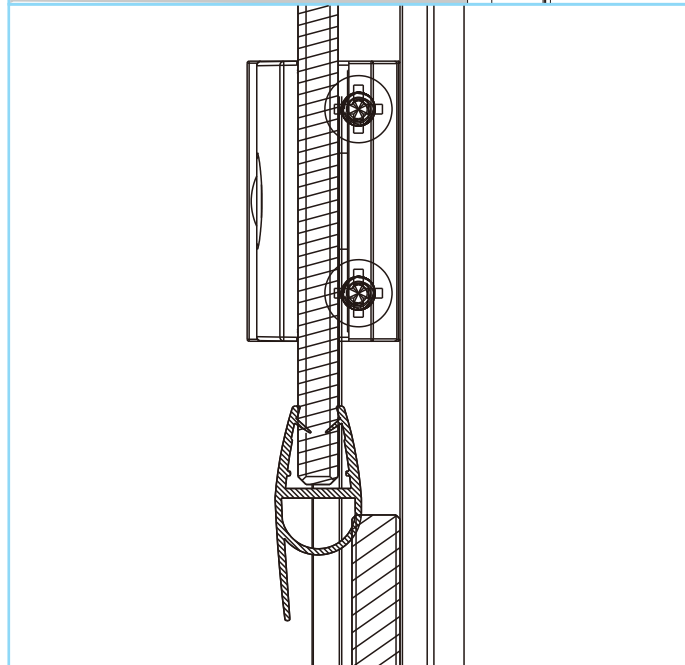

AM · PM

W90G-405-090MT	900x900x1900mm
DX35WG-405-090MT	900x900x1900mm

◆ Box Contents

1

2

4

5

[16]