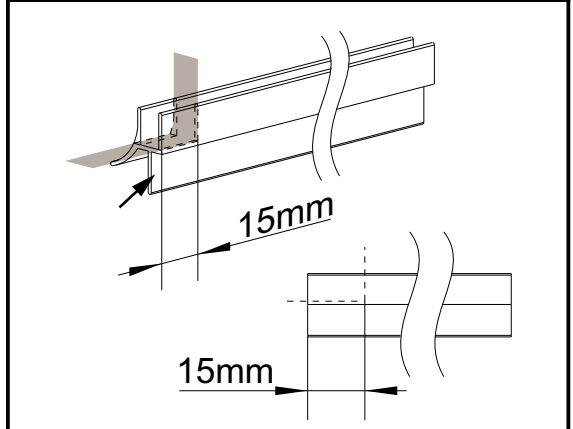

AM · PM

W90G-405-090MT	900x900x1900mm
DX35WG-405-090MT	900x900x1900mm

◆ Box Contents

1

2

4

5

[16]