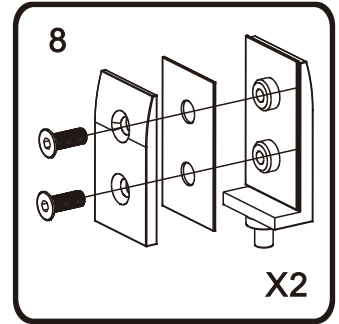

AM · PM

W90G-405-090MT	900x900x1900mm
DX35WG-405-090MT	900x900x1900mm

◆ Box Contents

1

2

4

5

[16]