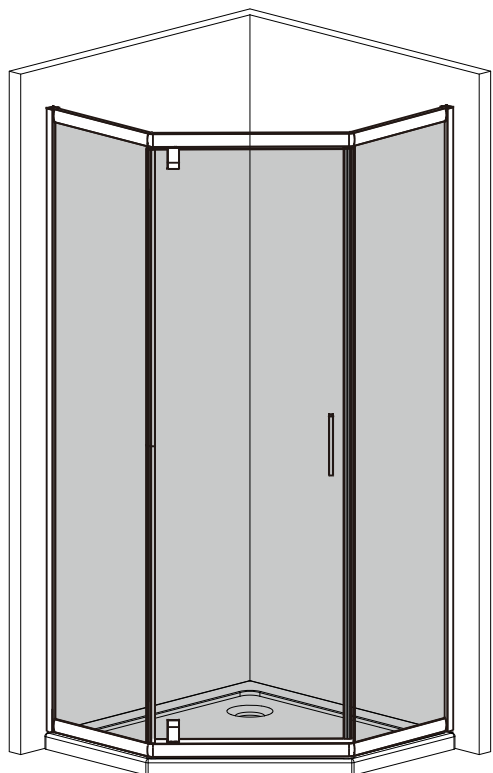

10

© KOMFORT

11