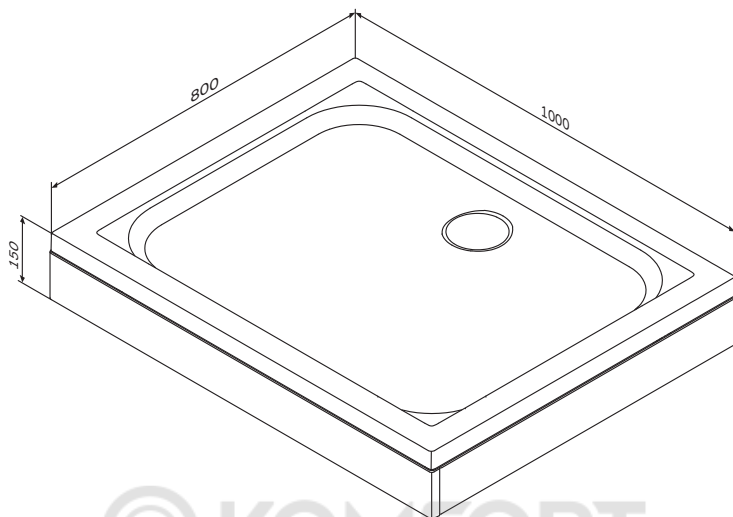

AM·PM

© KOMFORT

Gem W90T-404-100280W

ENG Shower tray

RUS Душевой поддон