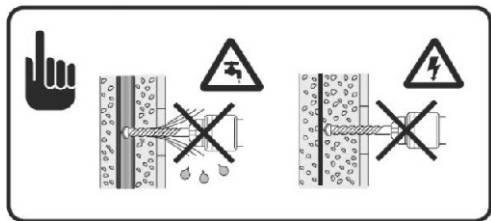

Инструкция по монтажу модели RGW PA-04

NO.	Designation	Pieces	NO.	Designation	Pieces
1		X1	9.1		X1
2		X1	9.2		X1
3		X2	10		X1
4		X2	11.1		X1
5	 $\varnothing 8$	X6+1	11.2		X1
6	 \oplus ST4X35	X6+1	12		X1
7	 \oplus ST4X12	X4+1	A.1		X2
8		X4+1	A.2		X2
			B.1		X4
			B.2		X4
			B.3		X2
			B.4		X2
			C.1		X2
			C.2		X4
			C.3		X4
			C.4		X8
			C.5		X2
			C.6		X2
			D.1		X4
			D.2		X4
			D.3		X2
			D.4		X8
			D.5		X4
			D.6		X2
				 $\varnothing 8$	
				 $\varnothing 3.2$	