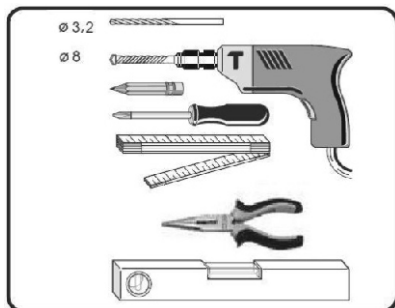

Инструкция по монтажу модели RGW PA-04

NO.	Designation	Pieces	NO.	Designation	Pieces
1		X1	9.1		X1
2		X1	9.2		X1
3		X2	10		X1
4		X2	11.1		X1
5	 $\varnothing 8$	X6+1	11.2		X1
6	 \oplus ST4X35	X6+1	12		X1
7	 \oplus ST4X12	X4+1	A.1		X2
8		X4+1	A.2		X2
			B.1		X4
			B.2		X4
			B.3		X2
			B.4		X2
			C.1		X2
			C.2		X4
			C.3		X4
			C.4		X8
			C.5		X2
			C.6		X2
			D.1		X4
			D.2		X4
			D.3		X2
			D.4		X8
			D.5		X4
			D.6		X2
				 $\varnothing 8$	
				 $\varnothing 3.2$	

1.

	P	W
750	750-800	800
850	850-900	900

2.

3.

4.

5.

6.

7.