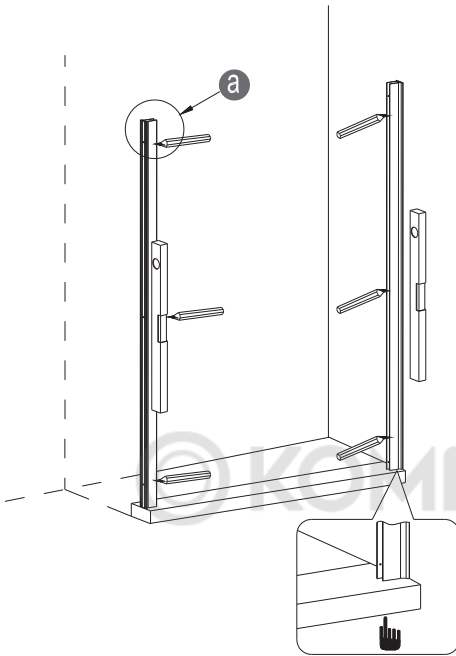

Инструкция по монтажу модели RGW PA-04

NO.	Designation	Pieces	NO.	Designation	Pieces
1		X1	9.1		X1
2		X1	9.2		X1
3		X2	10		X1
4		X2	11.1		X1
5	 $\varnothing 8$	X6+1	11.2		X1
6	 \oplus ST4X35	X6+1	12		X1
7	 \oplus ST4X12	X4+1	A.1		X2
8		X4+1	A.2		X2
			B.1		X4
			B.2		X4
			B.3		X2
			B.4		X2
			C.1		X2
			C.2		X4
			C.3		X4
			C.4		X8
			C.5		X2
			C.6		X2
			D.1		X4
			D.2		X4
			D.3		X2
			D.4		X8
			D.5		X4
			D.6		X2
				 $\varnothing 8$	
				 $\varnothing 3.2$	

1.

	P	W
750	750-800	800
850	850-900	900

2.

3.

4.

5.

6.

7.