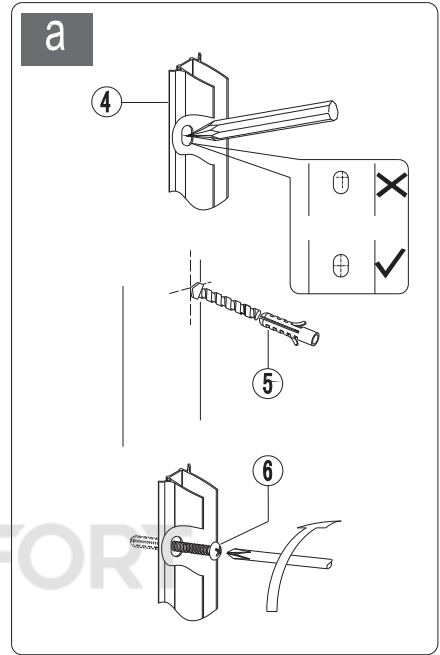

Инструкция по монтажу модели RGW PA-04

NO.	Designation	Pieces	NO.	Designation	Pieces
1		X1	9.1		X1
2		X1	9.2		X1
3		X2	10		X1
4		X2	11.1		X1
5	 $\varnothing 8$	X6+1	11.2		X1
6	 \oplus ST4X35	X6+1	12		X1
7	 \oplus ST4X12	X4+1	A.1		X2
8		X4+1	A.2		X2
			B.1		X4
			B.2		X4
			B.3		X2
			B.4		X2
			C.1		X2
			C.2		X4
			C.3		X4
			C.4		X8
			C.5		X2
			C.6		X2
			D.1		X4
			D.2		X4
			D.3		X2
			D.4		X8
			D.5		X4
			D.6		X2
				 $\varnothing 8$	
				 $\varnothing 3.2$	

1.

	P	W
750	750-800	800
850	850-900	900

2.

3.

4.

5.

6.

7.