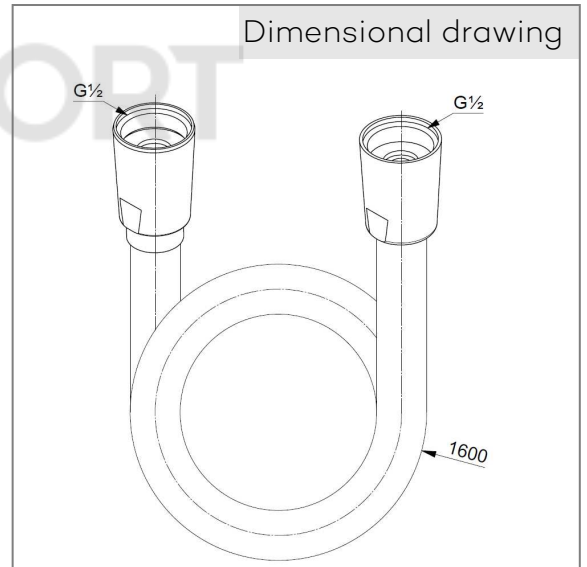

## Technical Data

KLUDI SUPARAFLEX BLACK  
shower hose  
DN 15

Ref.:  
6107239-00

Finishes:  
39 black matt finished

Product description  
Manufacturer KLUDI GmbH & Co. KG  
Typ: KLUDI SUPARAFLEX BLACK  
shower hose  
Ref: 6107239-00

shower hose  
plastic coated  
with metal-effect  
with conical nuts  
anti twist  
G 1/2 x G 1/2 x 1600 mm

Product picture

Dimensional drawing

Flow rate diagram